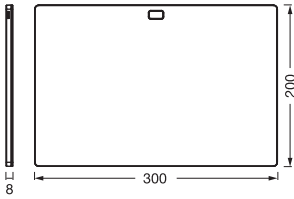

Photometrical data

Luminous flux	450 lm
Total luminous flux of contained light sources	470 lm
Luminous efficacy	60 lm/W
Color temperature	3000 K / 4000 K / 6500 K
Light color (designation)	Warm White / Cool White / Daylight
Color rendering index Ra	> 80
Standard deviation of color matching	< 6 sdc _m
Flickering metric (Pst LM)	<1
Stroboscope effect metric (SVM)	<0.4
Photobiological safety group acc. to EN62778	RG1
Beam angle	110 °

Dimensions & Weight

Length	300.00 mm
Width	200.00 mm
Height	8.00 mm
Product weight	575.00 g
Cable length	1500 mm

UNDERCABINET PANEL FL
30X20CCT D BK line drawing

Materials & Colors

Product color	White
Housing color	White
Body material	Polycarbonate (PC)
Cover material	Polycarbonate (PC)
Glow Wire Test according to IEC 60695-2-12	650 °C
Mercury content	0.0 mg