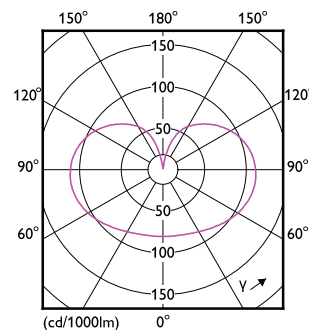

Spectral Power Distribution Colour - LED classic 150W A67 E27 CDL FR ND 1SRT4

Light Distribution Diagram - LED classic 150W A67 E27 CDL FR ND 1SRT4