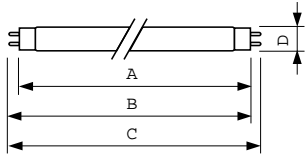

### Product data

General Information		Lamp Current (Nom)		0.670 A	
Cap-Base	G13 [Medium Bi-Pin Fluorescent]				
Flux measurement reference	Sphere				
Light Technical		Controls and Dimming			
Color Code	830 [CCT of 3000K]	Dimmable	Yes		
Luminous Flux	5,240 lumen				
Color Designation	Warm White (WW)	Mechanical and Housing			
Chromaticity Coordinate X (Nom)	0.44	Bulb Shape	T8 [26 mm (T8)]		
Chromaticity Coordinate Y (Nom)	0.403				
Correlated Color Temperature (Nom)	3000 K	Approval and Application			
Luminous Efficacy (rated) (Nom)	90 lm/W	Mercury (Hg) Content (Nom)	1.7 mg		
Color rendering index (CRI)	82	Energy Consumption kWh/1000 h	60 kWh		
Operating and Electrical		EPREL Registration Number	423,394		
Power Consumption	59.4 W				
		Product Data			
		Full product code	871150063213540		
		Order product name	MASTER TL-D Super 80 58W/830 1SL/25		
		Order code	927922083023		

## Dimensional drawing

Product	D (max)	A (max)	B (max)	B (min)	C (max)
MASTER TL-D Super 80 58W/830 1SL/25	28 mm	1,500.0 mm	1,507.1 mm	1,504.7 mm	1,514.2 mm