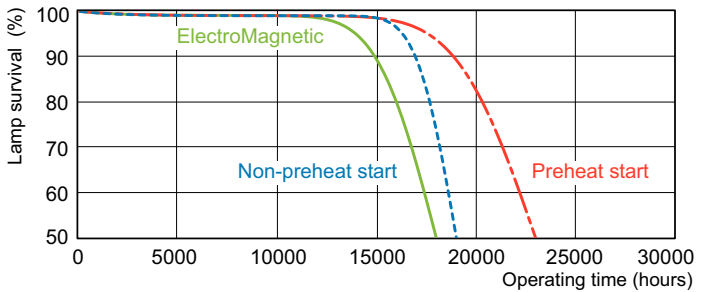

Lifetime

Life Expectancy Diagram - MASTER TL-D Super 80 58W/830 1SL/25

Life Expectancy Diagram - MASTER TL-D Super 80 58W/830 1SL/25