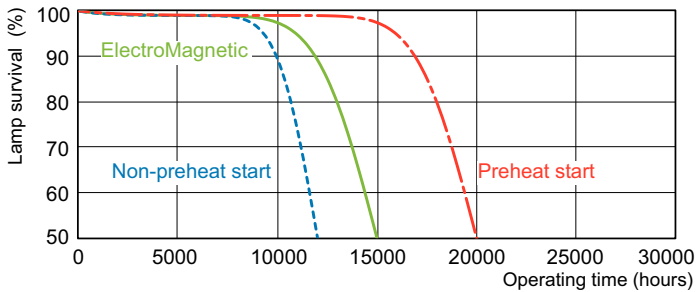

Lifetime

Life Expectancy Diagram - MASTER TL-D Super 80 58W/830 1SL/25

Life Expectancy Diagram - MASTER TL-D Super 80 58W/830 1SL/25