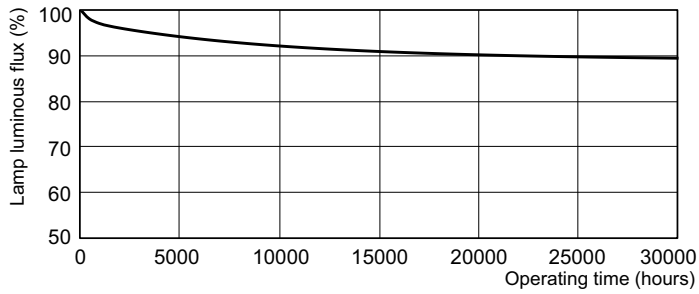

MASTER TL-D Super 80

Lifetime

Lumen Maintenance Diagram - MASTER TL-D Super 80 58W/830 1SL/25