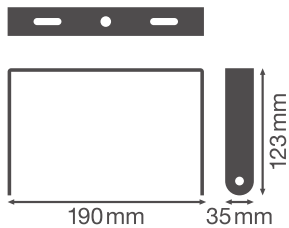

PRODUCT DATASHEET

HB COMP V BRACKET 166W

HIGH BAY COMPACT BRACKETS | Mounting accessory for HIGHBAY COMPACT luminaires

Product features

- Brackets made of black steel
- Adjustable swivel angle: $\pm 60^\circ$

TECHNICAL DATA

Dimensions & Weight

Length	190 mm
Width	35 mm
Height	123 mm
Product weight	275.00 g

HB COMP V BRACKET

Materials & Colors

Product color	Black
Body material	Steel

DOWNLOAD DATA

Documents and certificates	Document name
----------------------------	---------------

User instruction / safety instructions

UI HIGHBAY COMPACT V

Tender texts	Document name
--------------	---------------

Tender documents

HIGH BAY COMPACT BRACKETS 166W-EN

LOGISTICAL DATA

Product code	Packaging unit (Pieces/Unit)	Dimensions (length x width x height)	Gross weight	Volume
4058075715318	Folding box 1	131 mm x 41 mm x 202 mm	311.00 g	1.08 dm ³
4058075715325	Shipping box 5	221 mm x 137 mm x 216 mm	1703.00 g	6.54 dm ³