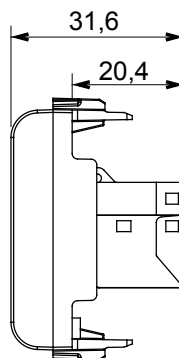

Wide range of control devices, sockets for power supply (conforming to national and international standards) signal pick-up, climate control, comfort management, technical alarm signalling and emergency lighting management. The ChoruSmart modular devices are available in five colours, glossy white, satin white, natural beige, satin black and lacquered titanium and in various sizes from 1/2, 1, 2 and 3 modules. Thanks to the mounting supports for rectangular, square and round boxes, endless combinations can be created with the ChoruSmart range of plates.

Category	Data socket	Description	RJ45
Colour	Glossy Titanium	Use category	6
Cables	FTP	Connection	Toolless
Number pairs	4	Standard	EN 60603-7-5
No. modules	2	Electrocod	3722
Material	Technopolymer		

DIMENSIONAL