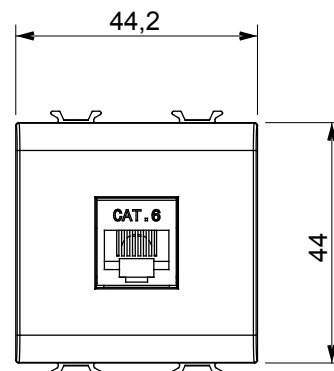

Wide range of control devices, sockets for power supply (conforming to national and international standards) signal pick-up, climate control, comfort management, technical alarm signalling and emergency lighting management. The ChoruSmart modular devices are available in five colours, glossy white, satin white, natural beige, satin black and lacquered titanium and in various sizes from 1/2, 1, 2 and 3 modules. Thanks to the mounting supports for rectangular, square and round boxes, endless combinations can be created with the ChoruSmart range of plates.

Category	Data socket	Description	RJ45
Colour	Glossy Titanium	Use category	6
Cables	FTP	Connection	Toolless
Number pairs	4	Standard	EN 60603-7-5
No. modules	2	Electrocod	3722
Material	Technopolymer		

DIMENSIONAL