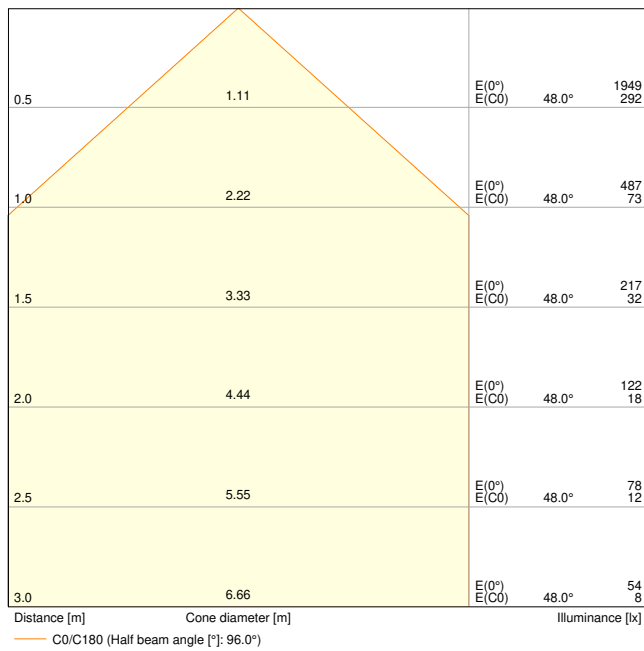

PRODUCT DATASHEET

FL 10 P 8W 1K2LM 830 PS SY100 BK

FLOODLIGHT 10 | Versatile floodlight with up to 1200 lm light output

PERFOR-
MANCE
CLASS

Areas of application

- Replacement for floodlights with halogen lamps
- Outdoor use (IP66)
- D-sign according to EN 60598-2-24 for fire-risk commercial unit, e.g. by accumulation of dust
- Public areas
- Building facades
- Construction areas
- Parking
- Gardens and balconies

Product features

- High luminous efficacy: up to 145 lm/W
- Type of protection: IP66
- Pre-installed, flexible 1 m cable (H05RN-F), wrapped 3 x 1.0 mm² single wires
- Reflector-based, symmetric light distribution with 100° x 100° beam angle
- Mounting bracket with 30° angle and wide rotation area

Photometrical data

Luminous flux	1100 lm / 780 lm
Luminous efficacy	133 lm/W
Color temperature	3000 K
Light color (designation)	Warm White
Color rendering index Ra	80
Standard deviation of color matching	5 sdc _m
Stroboscope effect metric (SVM)	≤0.9
Photobiological safety group acc. to EN62778	RG1
Photobiological safety group acc. to EN62471	RG1
Beam angle	100 ° x 100 °

FL 10 P 8W 1K2LM 830 PS SY100 BK

FL 10 P 8W 1K2LM 830 PS SY100 BK

Dimensions & Weight

Length	136.00 mm
Width	36.00 mm
Height	127.00 mm
Product weight	420.00 g
Cable length	1000 mm

FL 10 P SY100

Materials & Colors