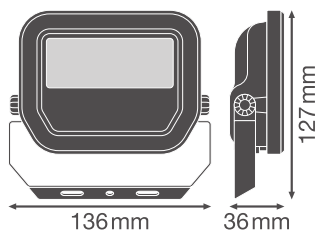

Product features

- High luminous efficacy: up to 145 lm/W
- Type of protection: IP66
- Pre-installed, flexible 1 m cable (H05RN-F), wrapped 3 x 1.0 mm² single wires
- Reflector-based, symmetric light distribution with 100° x 100° beam angle
- Mounting bracket with 30° angle and wide rotation area

Photometrical data

Luminous flux	1100 lm / 780 lm
Luminous efficacy	133 lm/W
Color temperature	3000 K
Light color (designation)	Warm White
Color rendering index Ra	80
Standard deviation of color matching	5 sdc _m
Stroboscope effect metric (SVM)	≤0.9
Photobiological safety group acc. to EN62778	RG1
Photobiological safety group acc. to EN62471	RG1
Beam angle	100 ° x 100 °

FL 10 P 8W 1K2LM 830 PS SY100 BK

FL 10 P 8W 1K2LM 830 PS SY100 BK

Dimensions & Weight

Length	136.00 mm
Width	36.00 mm
Height	127.00 mm
Product weight	420.00 g
Cable length	1000 mm

FL 10 P SY100

Materials & Colors