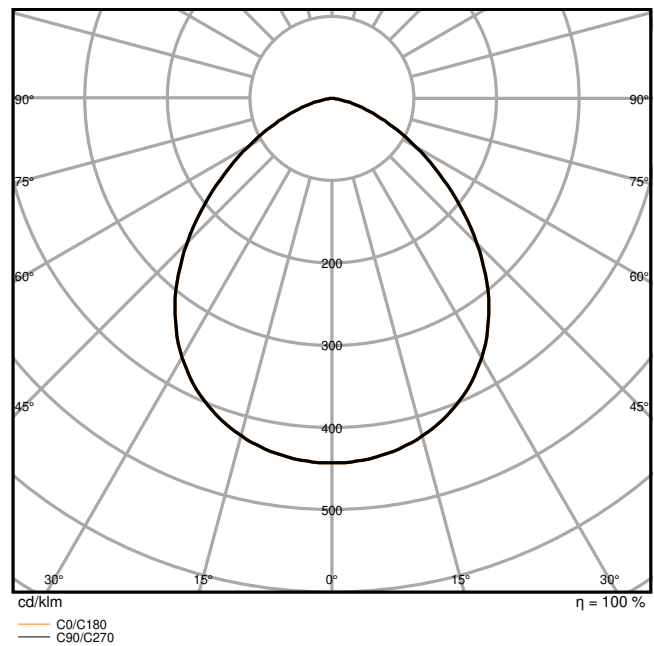

Product features

- High luminous efficacy: up to 145 lm/W
- Type of protection: IP66
- Pre-installed, flexible 1 m cable (H05RN-F), wrapped 3 x 1.0 mm² single wires
- Reflector-based, symmetric light distribution with 100° x 100° beam angle
- Mounting bracket with 30° angle and wide rotation area

Photometrical data

Luminous flux	1100 lm / 780 lm
Luminous efficacy	133 lm/W
Color temperature	3000 K
Light color (designation)	Warm White
Color rendering index Ra	80
Standard deviation of color matching	5 sdc _m
Stroboscope effect metric (SVM)	≤0.9
Photobiological safety group acc. to EN62778	RG1
Photobiological safety group acc. to EN62471	RG1
Beam angle	100 ° x 100 °

FL 10 P 8W 1K2LM 830 PS SY100 BK

FL 10 P 8W 1K2LM 830 PS SY100 BK

Dimensions & Weight

Length	136.00 mm
Width	36.00 mm
Height	127.00 mm
Product weight	420.00 g
Cable length	1000 mm

FL 10 P SY100

Materials & Colors