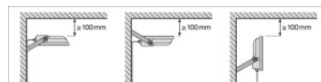

Tender texts	Document name
Tender documents	FLOODLIGHT 10 8W 1K2LM 830 PS SY100 BK-EN

LOGISTICAL DATA

Product code	Packaging unit (Pieces/Unit)	Dimensions (length x width x height)	Gross weight	Volume
4099854305689	Folding box 1	62 mm x 143 mm x 138 mm	471.00 g	1.22 dm³
4099854305696	Shipping box 12	390 mm x 300 mm x 163 mm	6144.00 g	19.07 dm³

The mentioned product code describes the smallest quantity unit which can be ordered. One shipping unit can contain one or more single products. When placing an order, for the quantity please enter single or multiples of a shipping unit.

ADDITIONAL CATALOG INFORMATION

					230 Vac			
	A	B	C		C10A	B16A	C16A	
8W	68	48	5.5	2x M4	0.012m²	78	98	125
17W	78	58	6.5	2x M5	0.015m²	81	102	131
41W	108	78	8.5	2x M6	0.025m²	40	50	64

FL 10 P 8W 1K2LM 830 PS SY100 BK	8 W / 780 lm	8 W / 1100 lm
FL 10 P 8W 1K2LM 830 PS SY100 BK	8 W / 800 lm	8 W / 1000 lm
FL 10 P 8W 1K2LM 830 PS SY100 BK	8 W / 800 lm	8 W / 1000 lm
FL 10 P 17W 1K2LM 830 PS SY100 BK	17 W / 1600 lm	17 W / 2000 lm
FL 10 P 17W 1K2LM 830 PS SY100 BK	17 W / 1600 lm	17 W / 2000 lm
FL 10 P 41W 1K2LM 830 PS SY100 BK	41 W / 3675 lm	41 W / 5000 lm
FL 10 P 41W 1K2LM 830 PS SY100 BK	41 W / 3675 lm	41 W / 5000 lm
FL 10 P 41W 1K2LM 830 PS SY100 BK	41 W / 3675 lm	41 W / 5000 lm

References / Links

– For Guarantee see www.ledvance.com/guarantee

DISCLAIMER

Subject to change without notice. Errors and omission excepted. Always make sure to use the most recent release.