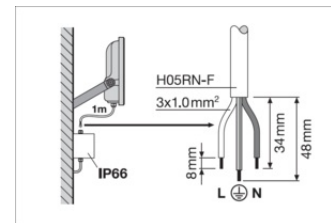

Tender texts	Document name
Tender documents	FLOODLIGHT 10 8W 1K2LM 830 PS SY100 BK-EN

LOGISTICAL DATA

Product code	Packaging unit (Pieces/Unit)	Dimensions (length x width x height)	Gross weight	Volume
4099854305689	Folding box 1	62 mm x 143 mm x 138 mm	471.00 g	1.22 dm³
4099854305696	Shipping box 12	390 mm x 300 mm x 163 mm	6144.00 g	19.07 dm³

The mentioned product code describes the smallest quantity unit which can be ordered. One shipping unit can contain one or more single products. When placing an order, for the quantity please enter single or multiples of a shipping unit.

ADDITIONAL CATALOG INFORMATION

					230 Vac			
	A	B	C		C10A	B16A	C16A	
8W	68	48	5.5	2x M4	0.012m²	78	98	125
17W	78	58	6.5	2x M5	0.015m²	81	102	131
41W	108	78	8.5	2x M6	0.025m²	40	50	64

FL 10 P 8W 1K2LM 830 PS SY100 BK	8 W / 780 lm	8 W / 1100 lm
FL 10 P 8W 1K2LM 830 PS SY100 BK	8 W / 800 lm	8 W / 1000 lm
FL 10 P 8W 1K2LM 830 PS SY100 BK	8 W / 800 lm	8 W / 1000 lm
FL 10 P 17W 1K2LM 830 PS SY100 BK	17 W / 1600 lm	17 W / 2000 lm
FL 10 P 17W 1K2LM 830 PS SY100 BK	17 W / 1600 lm	17 W / 2000 lm
FL 10 P 41W 1K2LM 830 PS SY100 BK	41 W / 3675 lm	41 W / 5000 lm
FL 10 P 41W 1K2LM 830 PS SY100 BK	41 W / 3675 lm	41 W / 5000 lm
FL 10 P 41W 1K2LM 830 PS SY100 BK	41 W / 3675 lm	41 W / 5000 lm

References / Links

– For Guarantee see www.ledvance.com/guarantee

DISCLAIMER

Subject to change without notice. Errors and omission excepted. Always make sure to use the most recent release.