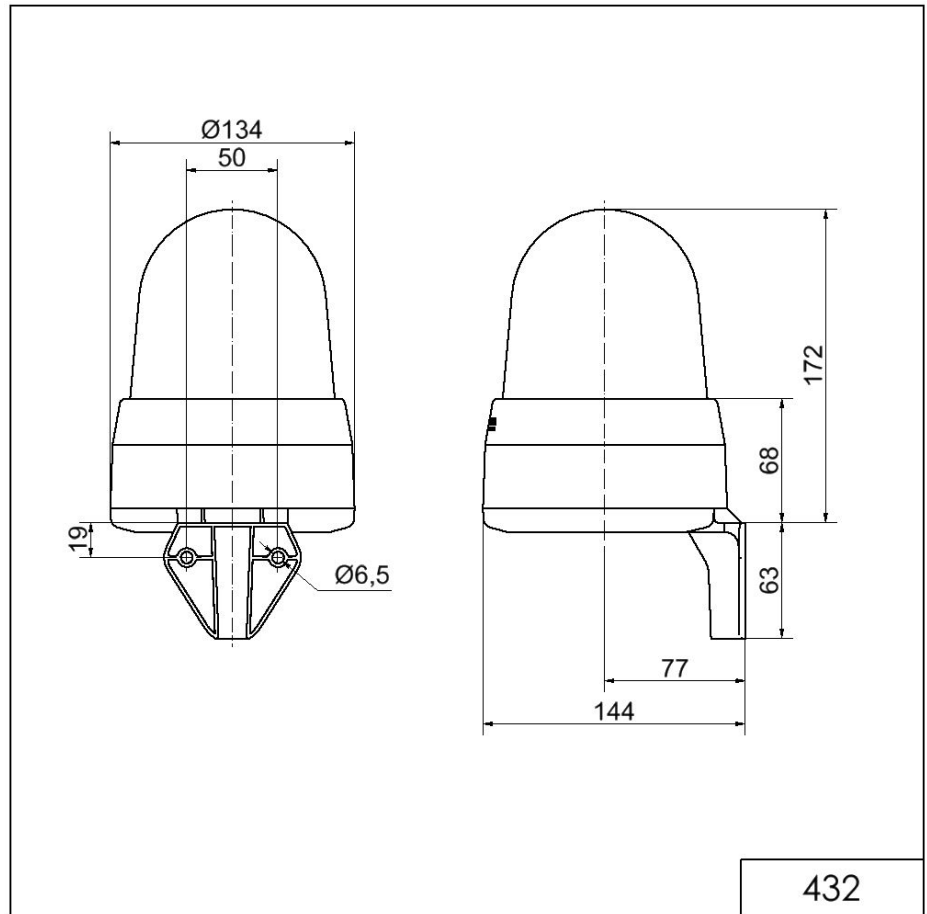

Midi / LED/Multi-Tone Sounder 432

LED Siren WM 32 tne 24VAC/DC RD

DRAWING

For additional installation and mounting information, refer to the appropriate user guide at www.werma.com. This printed copy is for information only and is subject to alteration.