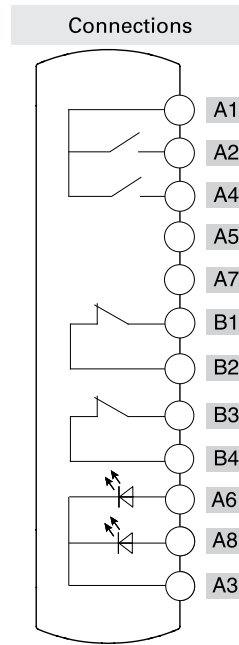

Illuminated button  
spring-return

Illuminated button  
spring-return

Emergency  
push button

	Contacts	Diagra
Device 1	1NO	
Device 2	1NO	
Device 3	2NC	

Connector  
1 x M12 with 8 pole  
1 x M12 with 4 pole  
at the bottom