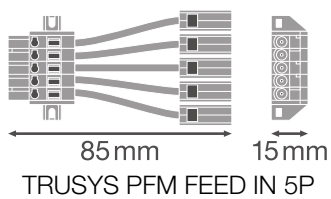

PRODUCT DATASHEET

TruSys® PFM Feed-in 5P

TruSys® PERFORMANCE Feed-In | Feed-In for mounting rail

Product features

- Feed-In 5 and 8 poles connector

TECHNICAL DATA

Dimensions & Weight

Length	85 mm
Width	55.0 mm
Height	15.0 mm
Product weight	21.00 g

DOWNLOAD DATA

Tender texts	Document name
 Tender documents	TruSys PERFORMANCE Feed-In Feed-in 5P-EN

LOGISTICAL DATA

Product code	Packaging unit (Pieces/Unit)	Dimensions (length x width x height)	Gross weight	Volume
4058075284623	BAG 1	55 mm x 85 mm x 15 mm	27.00 g	0.07 dm ³
4058075284630	Shipping box 300	440 mm x 440 mm x 260 mm	8810.00 g	50.34 dm ³