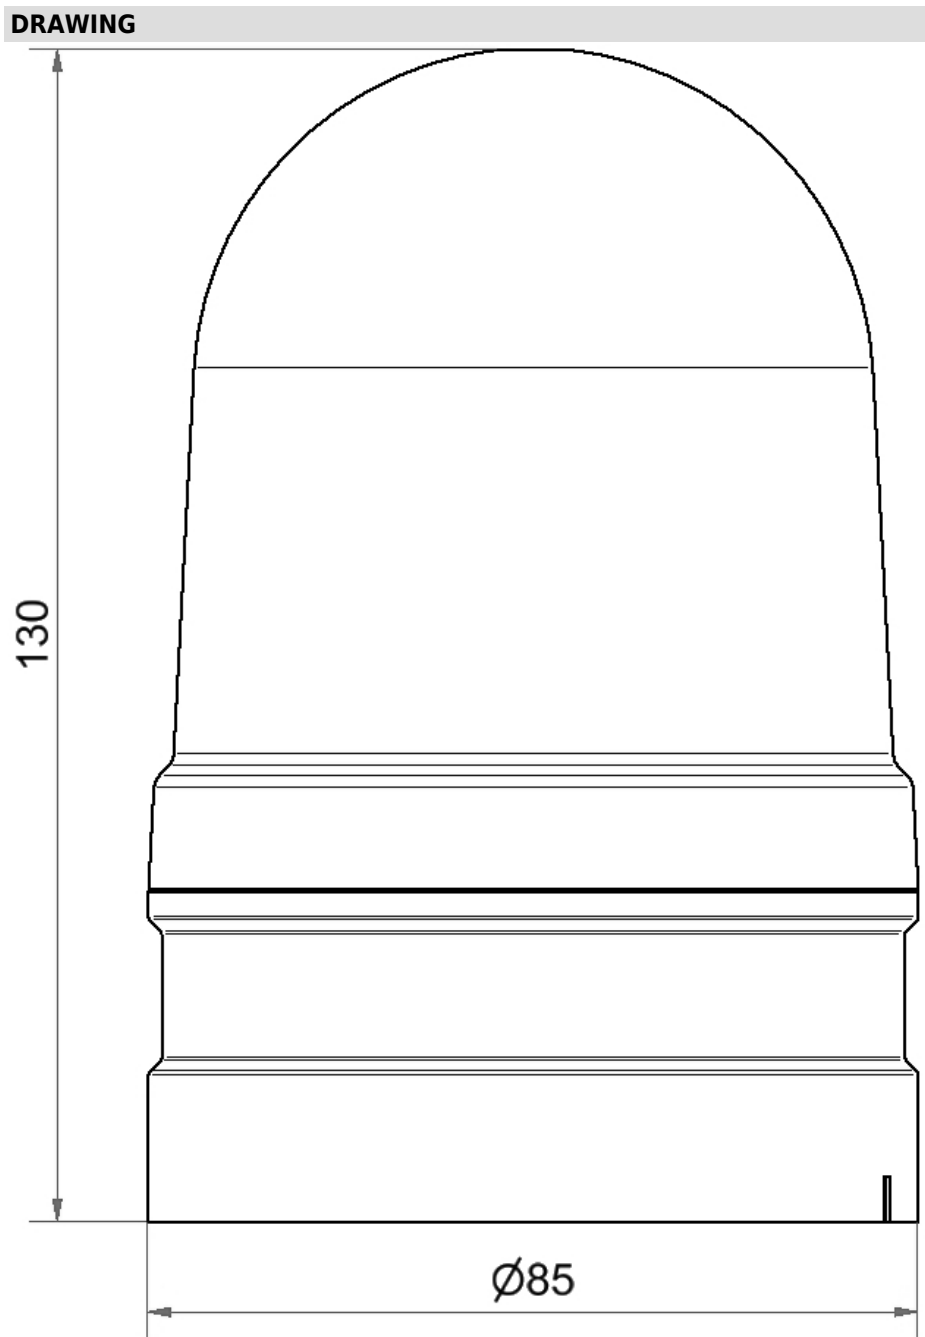

Midi free-standing Beacons / EvoSIGNAL
Midi TwinLIGHT 12/24VAC/DC BU

For additional installation and mounting information, refer to the appropriate user guide at www.werma.com. This printed copy is for information only and is subject to alteration.