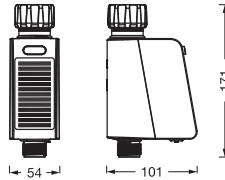

- Integrated solar cell and via USB-C rechargeable battery for a long battery life through the watering season
- Inlet thread compatible for ¾" and 1" thread, outlet thread 1"
- Water Meter
- Fit for outdoor use with IP55, the protection against water jets

TECHNICAL DATA

Electrical data

Nominal voltage	4,2 V
-----------------	-------

Dimensions & Weight

Product weight	332.00 g
Length	54.00 mm
Width	101.00 mm
Height	171.00 mm

Colors & materials

Product color	Grey
Body material	Plastic