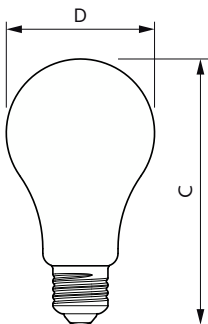

Product data

General Information	
Cap-Base	E27
Nominal lifetime	50,000 hour(s)
Switching Cycle	50,000
Lighting Technology	LED
Flux measurement reference	Sphere
Light Technical	
Color Code	840 [CCT of 4000K]
Luminous Flux	1,095 lm
Color Designation	Cool White (CW)
Correlated Color Temperature (Nom)	4000 K
Luminous Efficacy (rated) (Nom)	210 lm/W
Color Consistency	<6
Color rendering index (CRI)	80
LLMF At End Of Nominal Lifetime (Nom)	70 %
Photobiological safety according to EN 62471	RG1

MASTER UltraEfficient LED bulb

Mechanical and Housing

Bulb Finish	Clear
Bulb Shape	A70
Net Weight (Piece)	0.050 kg

Approval and Application

Energy Efficiency Class	A
Energy Consumption kWh/1000 h	6 kWh
EPREL Registration Number	1370040
CE mark	Yes
EU RoHS compliant	Yes
EyeComfort	Yes
Flickering value (PstLM) - Flickering value as per EN 61000-3-3	1
Stroboscopic effect visibility measure (SVM)	0.4

Application Conditions

can it be used in closed luminaires	No
-------------------------------------	----

Product Data

Order product name	MAS LEDBulbND5.2-75W E27 840A70 CLG UE
Full product name	MAS LEDBulbND5.2-75W E27 840A70 CLG UE
Full product code	871951443589600
Order code	929003480502
Material Nr. (12NC)	929003480502
Numerator - Quantity Per Pack	1
EAN/UPC - Product/Case	8719514435896
Numerator - Packs per outer box	10
EAN/UPC - Case	8719514435902

Dimensional drawing

Product	D	C
MAS LEDBulbND5.2-75W E27 840A70 CLG UE	70 mm	127 mm

Photometric data

Light Distribution Diagram - MAS LEDBulbND5.2-75W E27 840A70 CLG UE

General uniform lighting - MAS LEDBulbND5.2-75W E27 840A70 CLG UE