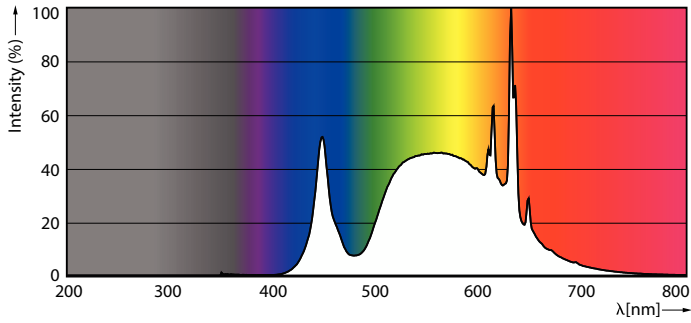

Product data

General Information	
Cap-Base	E27
Nominal lifetime	50,000 hour(s)
Switching Cycle	50,000
Lighting Technology	LED
Flux measurement reference	Sphere
Light Technical	
Color Code	840 [CCT of 4000K]
Luminous Flux	1,095 lm
Color Designation	Cool White (CW)
Correlated Color Temperature (Nom)	4000 K
Luminous Efficacy (rated) (Nom)	210 lm/W
Color Consistency	<6
Color rendering index (CRI)	80
LLMF At End Of Nominal Lifetime (Nom)	70 %
Photobiological safety according to EN 62471	RG1

MASTER UltraEfficient LED bulb

Mechanical and Housing

Bulb Finish	Clear
Bulb Shape	A70
Net Weight (Piece)	0.050 kg

Approval and Application

Energy Efficiency Class	A
Energy Consumption kWh/1000 h	6 kWh
EPREL Registration Number	1370040
CE mark	Yes
EU RoHS compliant	Yes
EyeComfort	Yes
Flickering value (PstLM) - Flickering value as per EN 61000-3-3	1
Stroboscopic effect visibility measure (SVM)	0.4

Dimensional drawing

Product	D	C
MAS LEDBulbND5.2-75W E27 840A70 CLG UE	70 mm	127 mm

Photometric data

Light Distribution Diagram - MAS LEDBulbND5.2-75W E27 840A70 CLG UE

General uniform lighting - MAS LEDBulbND5.2-75W E27 840A70 CLG UE

MASTER UltraEfficient LED bulb

Photometric data

Spectral Power Distribution Colour - MAS LEDBulbND5.2-75W E27 840A70
CLG UE

Lifetime

Life Expectancy Diagram

Lumen Maintenance Diagram - MAS LEDBulbND5.2-75W E27 840A70 CLG
UE