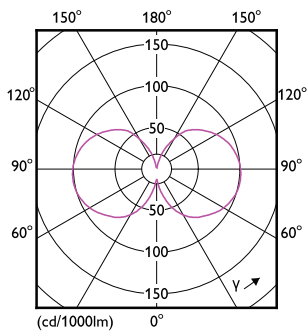

Product data

General Information	
Cap-Base	E27
Nominal lifetime	50,000 hour(s)
Switching Cycle	50,000
Lighting Technology	LED
Flux measurement reference	Sphere
Light Technical	
Color Code	840 [CCT of 4000K]
Luminous Flux	1,095 lm
Color Designation	Cool White (CW)
Correlated Color Temperature (Nom)	4000 K
Luminous Efficacy (rated) (Nom)	210 lm/W
Color Consistency	<6
Color rendering index (CRI)	80
LLMF At End Of Nominal Lifetime (Nom)	70 %
Photobiological safety according to EN 62471	RG1

Application Conditions

can it be used in closed luminaires	No
-------------------------------------	----

Product Data

Order product name	MAS LEDBulbND5.2-75W E27 840A70 CLG UE
Full product name	MAS LEDBulbND5.2-75W E27 840A70 CLG UE
Full product code	871951443589600
Order code	929003480502
Material Nr. (12NC)	929003480502
Numerator - Quantity Per Pack	1
EAN/UPC - Product/Case	8719514435896
Numerator - Packs per outer box	10
EAN/UPC - Case	8719514435902

Dimensional drawing

Product	D	C
MAS LEDBulbND5.2-75W E27 840A70 CLG UE	70 mm	127 mm

Photometric data

Light Distribution Diagram - MAS LEDBulbND5.2-75W E27 840A70 CLG UE

General uniform lighting - MAS LEDBulbND5.2-75W E27 840A70 CLG UE