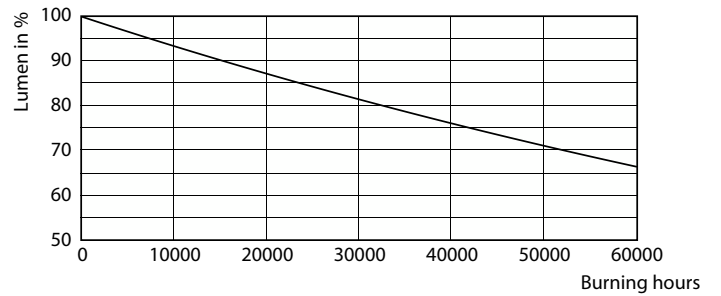

Product data

General Information	
Cap-Base	E27
Nominal lifetime	50,000 hour(s)
Switching Cycle	50,000
Lighting Technology	LED
Flux measurement reference	Sphere
Light Technical	
Color Code	840 [CCT of 4000K]
Luminous Flux	1,095 lm
Color Designation	Cool White (CW)
Correlated Color Temperature (Nom)	4000 K
Luminous Efficacy (rated) (Nom)	210 lm/W
Color Consistency	<6
Color rendering index (CRI)	80
LLMF At End Of Nominal Lifetime (Nom)	70 %
Photobiological safety according to EN 62471	RG1

MASTER UltraEfficient LED bulb

Photometric data

Spectral Power Distribution Colour - MAS LEDBulbND5.2-75W E27 840A70
CLG UE

Lifetime

Life Expectancy Diagram

Lumen Maintenance Diagram - MAS LEDBulbND5.2-75W E27 840A70 CLG
UE