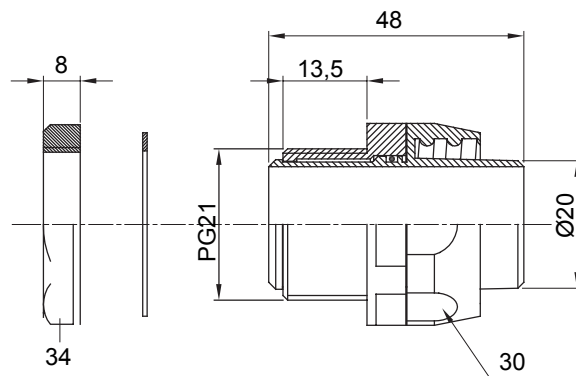

Product Data Sheet

DX54520

DF Range

Straight and revolving coupling device for sheath with IP54 protection degree.

| | | | |
|----------|----------------|---------------|------|
| Colour | Black RAL 9005 | IP degree | IP54 |
| PG pitch | 21 | Sheath Ø (mm) | 20 |
| Type | Revolving | Electrocod | 210 |

DIMENSIONAL

TECHNICAL SYMBOLOGY

IP

IP54

STANDARDS/APPROVALS