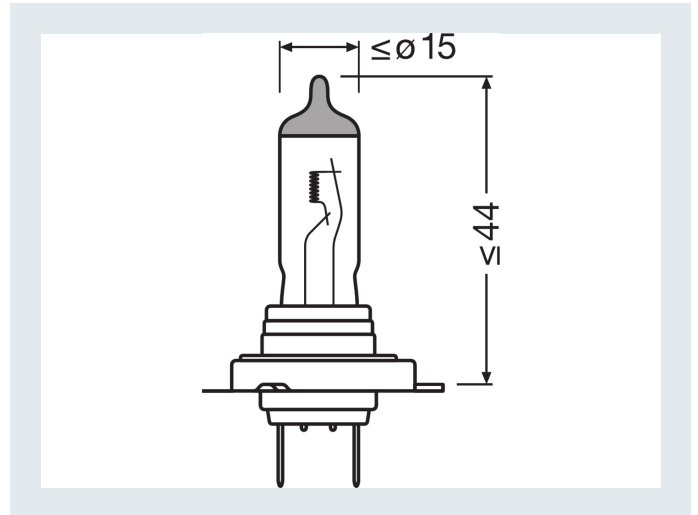

Legal advice

These products do not have ECE approval. This means they must not be used on public roads in any exterior application. Use on public roads leads to cancellation of operating license and loss of insurance coverage. Several countries do not allow sale and use of these products. Please contact your local distributor for information on the availability in your country.

NEOLUX®
GERMAN TECHNOLOGY

NEOLUX Automotive Lighting
OSRAM GmbH

Marcel-Breuer-Str 6
80807 Munich, Germany

Phone +49 89 6213-0
Fax +49 89 6213-2020

www.neolux-lighting.com