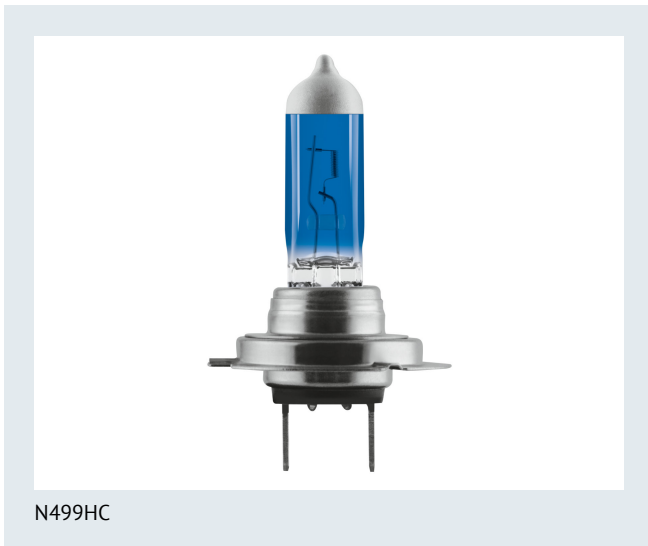

## Blue Power Light 80 W 12 V PX26d

These off-road lighting solutions from NEOLUX turn night into day. Choose from the robust and reliable Power Light, with its powerful light output, the Blue Power Light, with its stylish bluish white light, or the Weather Light, which is optimized for fog, rain or snow. Whether you need the dark spaces ahead to be brightly lit or are facing rough weather conditions, our off-road range has a solution for you.

### Product family features

- High color temperature with stylish bluish white light
- High performance off-road lamp
- Color temperature: 5,000 K
- More power
- Rugged and versatile

N499HC

N499HC-2SCB

**Product information**

**Photometrical data**

Color temperature	5000 K
Luminous flux	1500 lm
Luminous flux tolerance	±10 %

**Dimensions & weight**

Product weight	12.50 g
Length	59.0 mm
Diameter	10.7 mm

**Lifespan**

Lifespan Tc	550 h
Lifespan B3	330 h