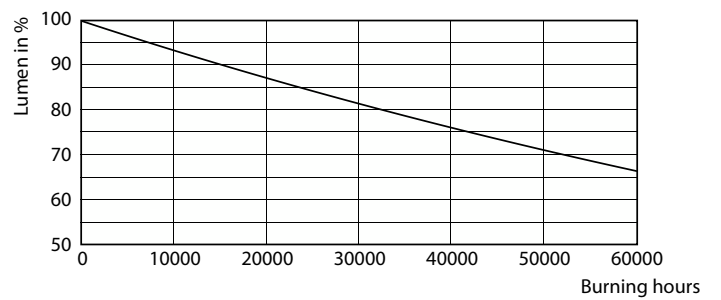

LEDtube 50K FailureRate-LED