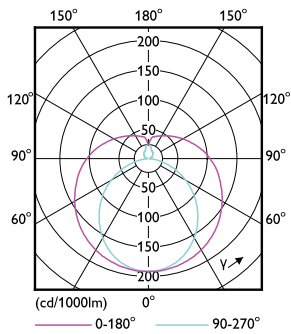

Photometric data

LEDtube MAS 8W G5 1000lm

LEDtube MAS 8W G5 1050lm 840