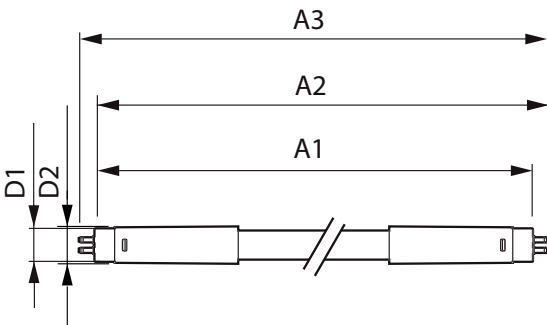

## Mechanical and housing

Bulb Finish	Frosted
Bulb Material	Glass
Product Length	600 mm
Bulb Shape	Tube, double-ended

## Product data

Full product code	871869978345700
Order product name	MASTER LEDtube 600mm HE 8W 840 T5
EAN/UPC - Product	8718699783457
Order code	929002420708
Numerator - Quantity Per Pack	1
Numerator - Packs per outer box	10
Material Nr. (12NC)	929002420708
Copy Net Weight (Piece)	0.250 kg

## Dimensional drawing

MASTER LEDtube 600mm HE 8W 840 T5

Product	D1	D2	A1	A2	A3
MASTER LEDtube 600mm HE 8W 840 T5	15.8 mm	19 mm	549 mm	556.1 mm	563.2 mm