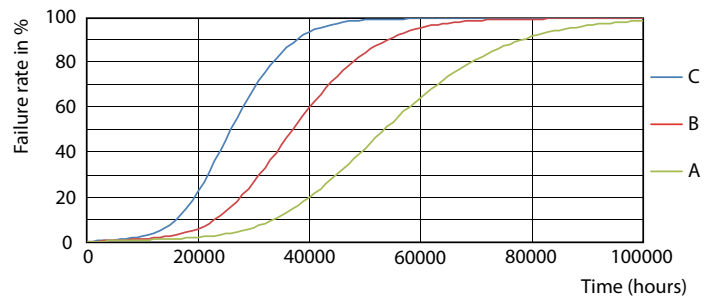

Lifetime

Life Expectancy Diagram