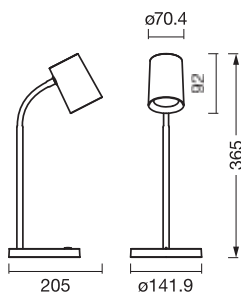

Photometrical data

| | |
|--------------------------------------|----------------------|
| Standard deviation of color matching | < 6 sdc _m |
| Stroboscope effect metric (SVM) | <0.4 |

Dimensions & Weight

| | |
|----------------|-----------|
| Length | 141.90 mm |
| Width | 205.00 mm |
| Height | 365.00 mm |
| Product weight | 720.00 g |
| Cable length | 1600 mm |

OFFICE LINE DESK TRAPEZIUM
GU10

Materials & Colors