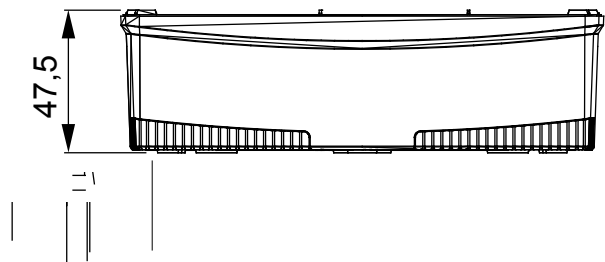

Product Data Sheet

GW16784

CHORUSMART - Domestic range

A range of tabletop panels, wall boxes and self-supporting wall enclosures suitable for housing ChorusSmart modular devices. Wall boxes and panels, available in black and white, must be completed with ChorusSmart support and One plates. The self-supporting enclosures, available in grey RAL 7035, are characterised in IP40 and IP55 versions: both have pre-cut knockouts, and the watertight version is also provided with a door with a transparent UV membrane. Self-supporting boxes and enclosures are designed to be fitted with an earth terminal.

Description	2+2 modules	Type	Vertical
Colour	Satin black	Characteristics	Halogen free
Support	GW16822	Suitable for plates	ONE International
Torque screws tightening	0.8 Newton/meter	Outer dim. LxHxD (mm)	90x161x46
Glow wire test	650 °C	Thermo-pressure with ball	70 °C
Standard	EN 60670-1	Installation temperature	-5 +60 °C
Electrocod	0110		

DIMENSIONAL

TECHNICAL SYMBOLOGY

GWT

650 °C

70 °C

INSTALLATION

STANDARDS/APPROVALS