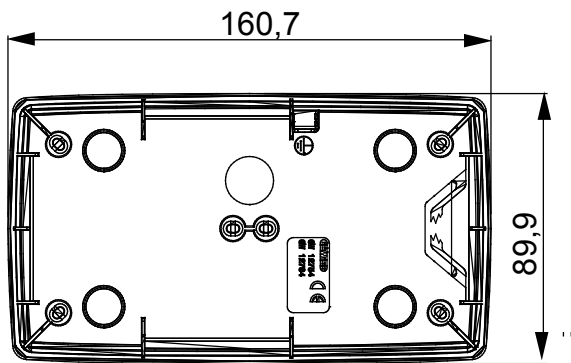

Product Data Sheet

GW16784

CHORUSMART - Domestic range

A range of tabletop panels, wall boxes and self-supporting wall enclosures suitable for housing ChorusSmart modular devices. Wall boxes and panels, available in black and white, must be completed with ChorusSmart support and One plates. The self-supporting enclosures, available in grey RAL 7035, are characterised in IP40 and IP55 versions: both have pre-cut knockouts, and the watertight version is also provided with a door with a transparent UV membrane. Self-supporting boxes and enclosures are designed to be fitted with an earth terminal.

Description	2+2 modules	Type	Vertical
Colour	Satin black	Characteristics	Halogen free
Support	GW16822	Suitable for plates	ONE International
Torque screws tightening	0.8 Newton/meter	Outer dim. LxHxD (mm)	90x161x46
Glow wire test	650 °C	Thermo-pressure with ball	70 °C
Standard	EN 60670-1	Installation temperature	-5 +60 °C
Electrocod	0110		

DIMENSIONAL

TECHNICAL SYMBOLOGY

GWT

650 °C

70 °C

INSTALLATION

STANDARDS/APPROVALS