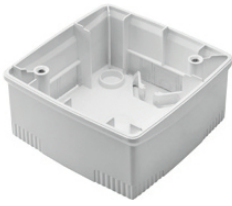

Product Data Sheet

GW16784

CHORUSMART - Domestic range

A range of tabletop panels, wall boxes and self-supporting wall enclosures suitable for housing ChorusSmart modular devices. Wall boxes and panels, available in black and white, must be completed with ChorusSmart support and One plates. The self-supporting enclosures, available in grey RAL 7035, are characterised in IP40 and IP55 versions: both have pre-cut knockouts, and the watertight version is also provided with a door with a transparent UV membrane. Self-supporting boxes and enclosures are designed to be fitted with an earth terminal.

Description	2+2 modules	Type	Vertical
Colour	Satin black	Characteristics	Halogen free
Support	GW16822	Suitable for plates	ONE International
Torque screws tightening	0.8 Newton/meter	Outer dim. LxHxD (mm)	90x161x46
Glow wire test	650 °C	Thermo-pressure with ball	70 °C
Standard	EN 60670-1	Installation temperature	-5 +60 °C
Electrocod	0110		