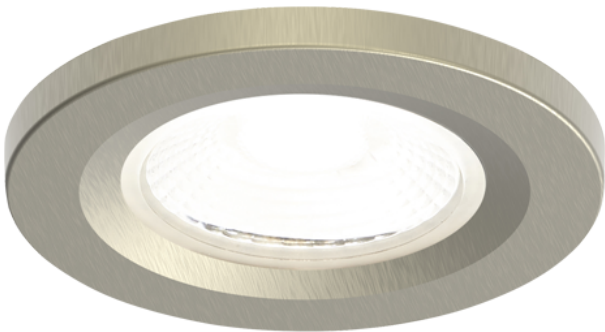

APRILEDP/MINIBZ/SC

Prism Pro Mini CCT Satin Chrome Bezel

Prism Pro Mini CCT Satin Chrome Bezel

Technical Specifications:

Colour / Finish | [Satin Chrome]

Material | [Polycarbonate]

Internal / External | Internal

Diameter | 55

Height | 4

Technical Data - ETIM - Light technical accessories for luminaires (EC002558)

Type of accessory Decor element

Colour Chrome

Datasheet generated from <https://onetimepim.com> last updated Friday, February 16, 2024 8:40:17 PM