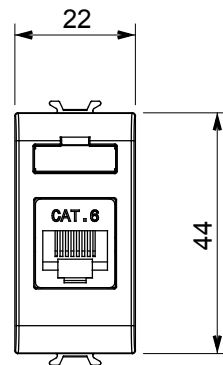

Product Data Sheet

GW14423

CHORUSMART - Domestic range

Wide range of control devices, sockets for power supply (conforming to national and international standards) signal pick-up, climate control, comfort management, technical alarm signalling and emergency lighting management. The ChoruSmart modular devices are available in five colours, glossy white, satin white, natural beige, satin black and lacquered titanium and in various sizes from 1/2, 1, 2 and 3 modules. Thanks to the mounting supports for rectangular, square and round boxes, endless combinations can be created with the ChoruSmart range of plates.

Category	Data socket	Description	RJ45
Colour	Glossy Titanium	Use category	6
Cables	UTP	Connection	Toolless
Number pairs	4	Standard	EN 60603-7-4
No. modules	1	Electrocod	3722
Material	Technopolymer		

DIMENSIONAL