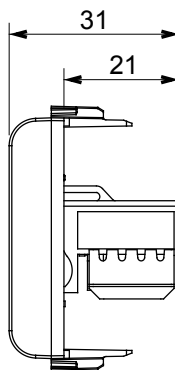

Product Data Sheet

GW14423

CHORUSMART - Domestic range

Wide range of control devices, sockets for power supply (conforming to national and international standards) signal pick-up, climate control, comfort management, technical alarm signalling and emergency lighting management. The ChoruSmart modular devices are available in five colours, glossy white, satin white, natural beige, satin black and lacquered titanium and in various sizes from 1/2, 1, 2 and 3 modules. Thanks to the mounting supports for rectangular, square and round boxes, endless combinations can be created with the ChoruSmart range of plates.

Category	Data socket	Description	RJ45
Colour	Glossy Titanium	Use category	6
Cables	UTP	Connection	Toolless
Number pairs	4	Standard	EN 60603-7-4
No. modules	1	Electrocod	3722
Material	Technopolymer		

DIMENSIONAL