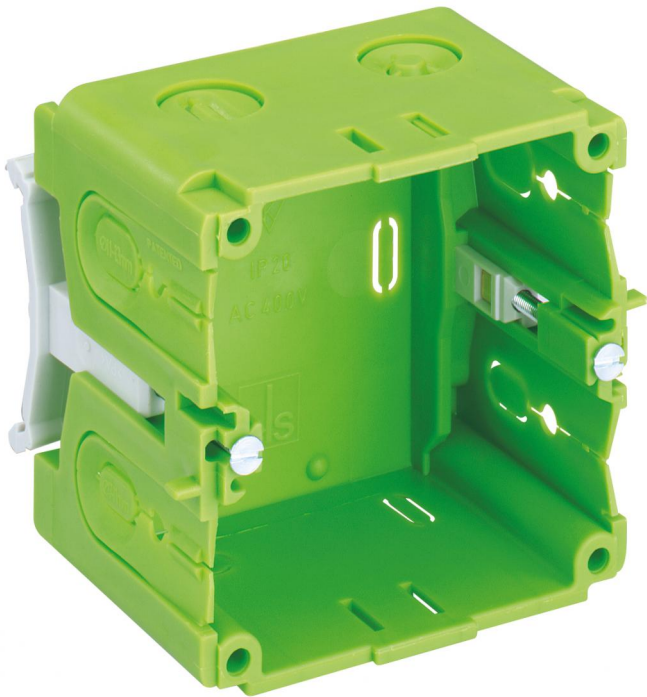

Channel installation box

KD 1 70/55 K3 gr

KD 1 70/55 K3 gr

Channel installation box

Productnumber: 37045501

Dimensions: 71 x 71 x 59 mm

Channel installation box, Rated insulation voltage:
400V AC, certified according to VDE (DIN EN
50085-1 (VDE 0604-1))

**for installation in Kleinhuis wall trunking/device
installation ducts**

Technical Data

electrical characteristics

Rated insulation voltage AC:	400 V
------------------------------	-------

Colours

Cover colour:	green
---------------	-------

Dimensions

Width:	71 mm
--------	-------

Length:	71 mm
---------	-------

Height:	59 mm
---------	-------

Material characteristics

Industry quality:	no
-------------------	----

Halogen free:	no
---------------	----

Max. ambient temperature:	40 °C
---------------------------	-------

24h ambient temperature:	35 °C
--------------------------	-------

Material

Base unit material:	Polypropylene
---------------------	---------------