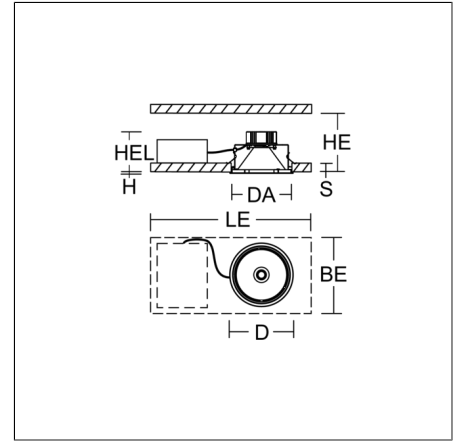

High quality recessed downlight.. Mounting bracket: galvanised sheet steel. Inner and closure ring: die-cast aluminium. Brilliantly luminous corona at the light-emitting surfaces thanks to use of a specially designed cast aluminium ring as a reflector closure.. Reflector material: MIRO-SILVER® with 98 percent total light reflection. Patented round design shaped like a truncated cone. MultiLumen: 16 different luminous fluxes can be set on site in approx. 200 lm steps using DIP switches on the separate converter. Installation without tools thanks to spring fastening system. Converter in separate ballast box with connecting cable plugged in. With connecting cable (L 400 mm). Through-wiring box (5 pole) available as accessory. Possible accessories - please order separately: Extensive selection of accessory covers - can all be retrofitted without tools. IP 54 to be achieved with corresponding accessories.