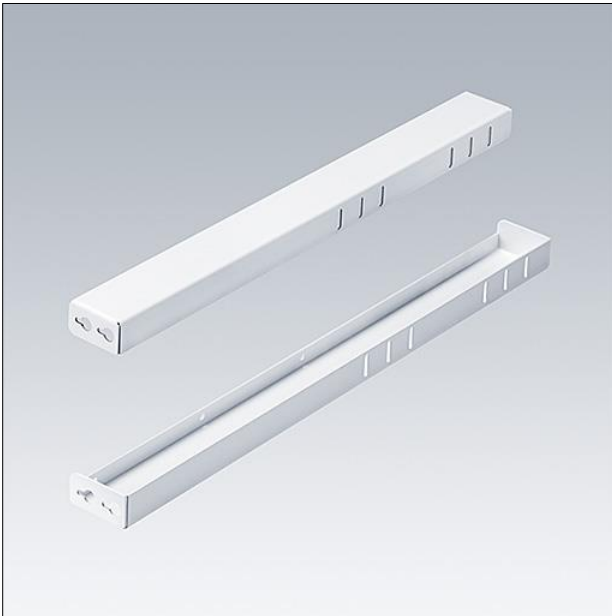

## Wall brackets

Wall brackets for ROXY 1200 ASYM. Brackets offer possibility to adjust the luminaire in accordance to the application. Recommended mounting: center of board towards center of luminaire: distance of 400mm; upper side of board towards light emitting surface: distance of 200mm. Dimensions: 550 x 30 x 55 mm, weight: 0.4 kg.

TE\_ROXY\_F\_Wall\_Brackets.jpg

TE\_ROXY\_M\_WALL\_BRACKETS.wmf