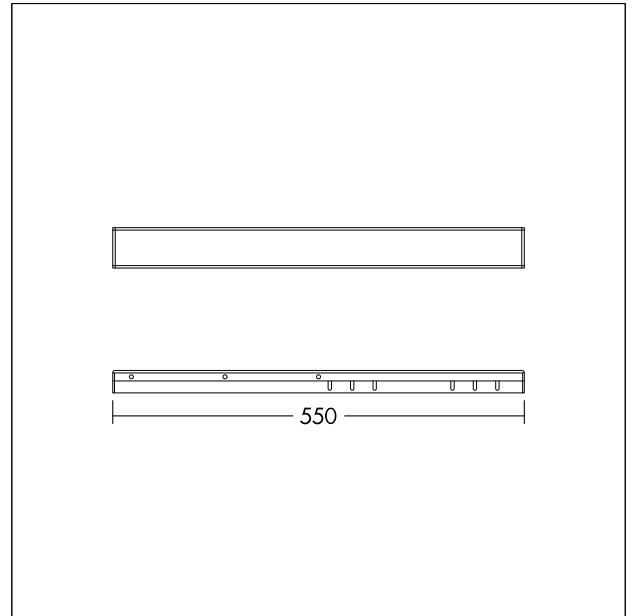

TE_ROXY_M_WALL_BRACKETS.wmf