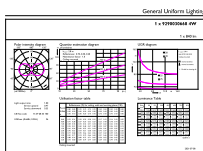

Photometric data

General uniform lighting - MAS LEDBulbND4-60W E27 840 A60 CL G EELA

Spectral Power Distribution Colour - MAS LEDBulbND4-60W E27 840 A60 CL G EELA