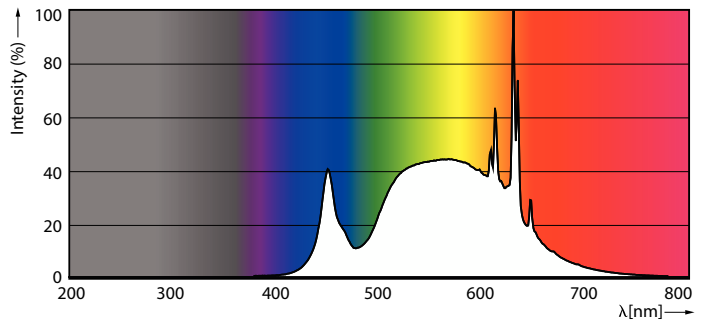

General uniform lighting - MAS LEDBulbND4-60W E27 840 A60 CL G EELA

Spectral Power Distribution Colour - MAS LEDBulbND4-60W E27 840 A60 CL G EELA