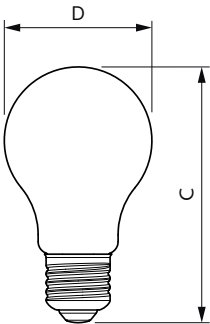

## Dimensional drawing

Product	D	C
MAS LEDBulbND4-60W E27 840 A60 CL G EELA	60 mm	105 mm