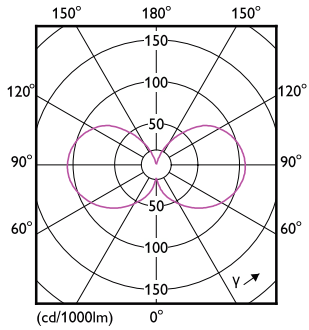

MASTER UltraEfficient LED bulb

Photometric data

Light Distribution Diagram - MAS LEDBulbND4-60W E27 840 A60 CL G EELA