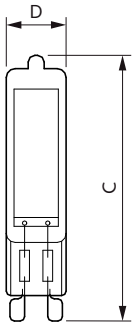

CorePro LEDcapsule MV

Energy Consumption kWh/1000 h	4 kWh
Product Data	
Full product code	871869973508100
Order product name	CorePro LEDcapsule 3.5-40W ND G9 830 G
EAN/UPC - Product	8718699735081
Order code	929002326602

Numerator - Quantity Per Pack	1
Numerator - Packs per outer box	12
Material Nr. (12NC)	929002326602
Net Weight (Piece)	0.010 kg

Dimensional drawing

R7S & G9 DOB ND EU/GMGC/LATAM GLASS