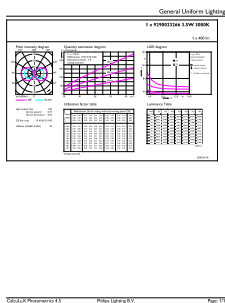

Numerator - Quantity Per Pack	1
Numerator - Packs per outer box	12
Material Nr. (12NC)	929002326602
Net Weight (Piece)	0.010 kg

Dimensional drawing

R7S & G9 DOB ND EU/GMGC/LATAM GLASS

Product	D	C
CorePro LEDcapsule 3.5-40W ND G9 830 G	14.5 mm	60 mm

Photometric data

LEDcapsule 3,5W G9 830

LEDcapsule 3,5W G9 830

LEDcapsule G9

CorePro LEDcapsule MV

Lifetime

10K

10K