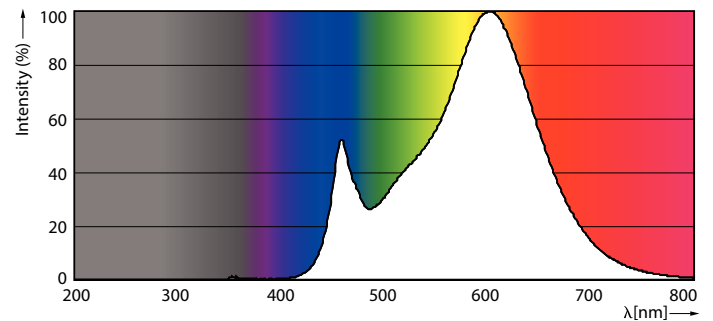

LEDcapsule 3,5W G9 830