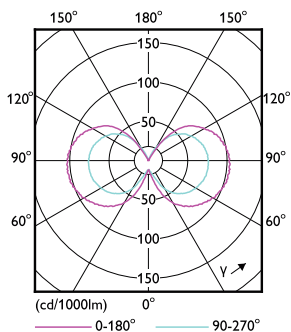

LEDcapsule G9