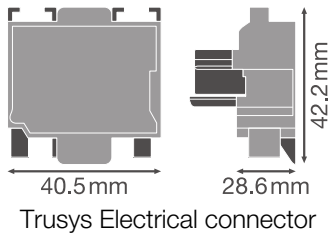

PRODUCT DATASHEET

TruSys® Electrical Connector DALI

TruSys® ELECTRICAL CONNECTOR DALI | Electrical connectors 7 x 2.5 DALI

Product benefits

- Simple connection thanks to Simply Clever plug

Product features

- Mains connection with plug

TECHNICAL DATA

Dimensions & Weight

Length	42.2 mm
Width	40.5 mm
Height	28.6 mm
Product weight	18.00 g

Materials & Colors

Product color	White
Body material	Aluminum

Certificates & Standards

Ball shot safe	No
----------------	----

DOWNLOAD DATA

Tender texts	Document name
 Tender documents	TruSys ELECTRICAL CONNECTOR DALI Electrical Connector DALI-EN

LOGISTICAL DATA

Product code	Packaging unit (Pieces/Unit)	Dimensions (length x width x height)	Gross weight	Volume
4058075155589	BAG 1	160 mm x 140 mm x 20 mm	20.00 g	0.45 dm ³
4058075155596	Shipping box 3	176 mm x 156 mm x 82 mm	135.00 g	2.25 dm ³