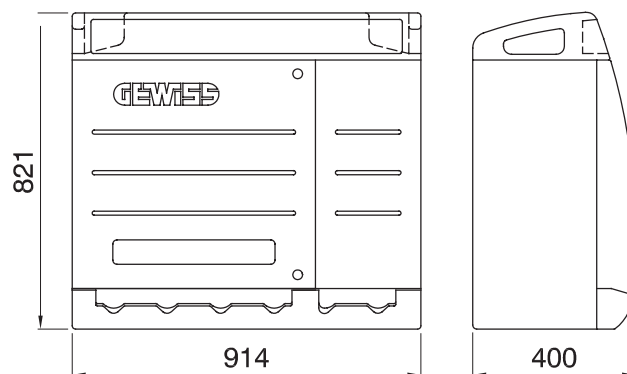

Product Data Sheet

GW68595

68 ACS Range

The distribution board for construction sites type Q-BOX are designed to withstand the effects of wear, impact and the stress caused by atmosph. They come in pre-wired versions fitted with interlocked socket-outlets (with or without a fuse-holder) up to 63A, or socket-outlets type IEC 309.. The wired versions are also equipped with accessories like the emergency push-button, lockable doors, stainless steel tear-proof cable-fastening hooks, and built-in transportation handles on the upper part of the board. To ensure the best possible positioning on the construction site, 68 Q-BOX ACS boards can be surface-mounted, floor-mounted or fitted on poles.

Type	Q-BOX 6 ACS	board type	Wired
Colour	Light blue	Outer dim. LxHxD (mm)	914x821x400
Weight (kg)	30	Accordance with Standards	EN 61439-4 (ACS)
Characteristics	UV resistance (EN 62208)	IP degree	IP55
Mechanical resistance	IK10	Glow wire test	650 °C
Thermo-pressure with ball	70 °C	Insulation class	II
Power supply	Fixed plug	No. of poles	3P+N+E
Power suppliable (kW)	17	Mains switch	RCBO 32A 4P 6 kA 0,03A - AC type
Circuits protection	MCB	No. socket outlets	6
Socket-outlet 2P+E 16A - IB	4	Socket-outlet 3P+E 16A - IB	2
Emergency push-button	Yes	Electrocud	139

DIMENSIONAL

TECHNICAL SYMBOLOGY

EN 61439-4 (ACS)

UV resistance (EN 62208)

IP

IP55

IK

IK10