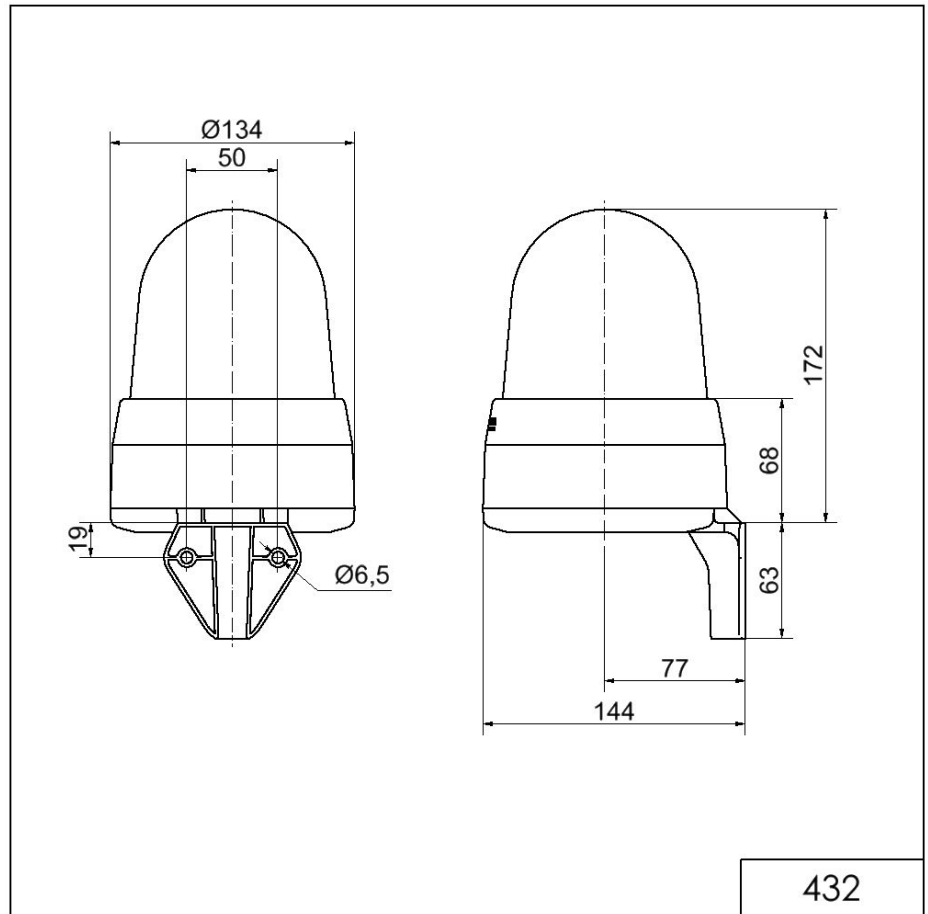

Midi / LED/Multi-Tone Sounder 432

LED Siren WM 32 tne 115-230VAC BU

DRAWING

For additional installation and mounting information, refer to the appropriate user guide at www.werma.com. This printed copy is for information only and is subject to alteration.