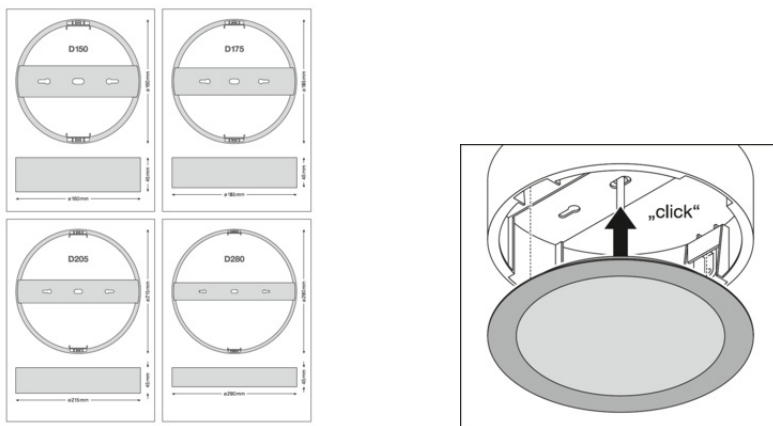

Documents and certificates	Document name
User instruction / safety instructions	DOWNLIGHT SLIM ALU FRAME
Legal information	Safety Insert G11207793

LOGISTICAL DATA

Product code	Packaging unit (Pieces/Unit)	Dimensions (length x width x height)	Gross weight	Volume
4099854476037	Folding box 1	53 mm x 223 mm x 225 mm	355.00 g	2.66 dm³
4099854476044	Shipping box 6	334 mm x 236 mm x 249 mm	2310.00 g	19.63 dm³

The mentioned product code describes the smallest quantity unit which can be ordered. One shipping unit can contain one or more single products. When placing an order, for the quantity please enter single or multiples of a shipping unit.

ADDITIONAL CATALOG INFORMATION

DISCLAIMER

Subject to change without notice. Errors and omission excepted. Always make sure to use the most recent release.