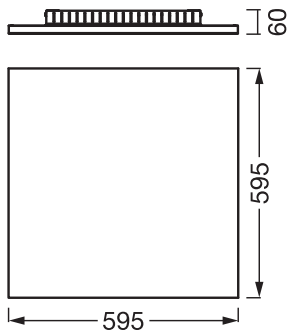

Photometrical data

Luminous flux	3300 lm
Total luminous flux of contained light sources	4400 lm
Luminous efficacy	83 lm/W
Color temperature	3000 K
Light color (designation)	Warm White
Color rendering index Ra	> 80
Standard deviation of color matching	≤ 6 sdc _m
Flickering metric (Pst LM)	< 1
Stroboscope effect metric (SVM)	< 0.4
Photobiological safety group acc. to EN62778	RG1
Beam angle	120 °

Dimensions & Weight

Length	595.00 mm
Width	595.00 mm
Height	60.00 mm
Product weight	5000.00 g

PLANON FRAMELESS 600X600
40W 830

Materials & Colors

Product color	White
Housing color	White
Body material	Aluminum
Cover material	Polystyrene (PS)
Glow Wire Test according to IEC 60695-2-12	650 °C