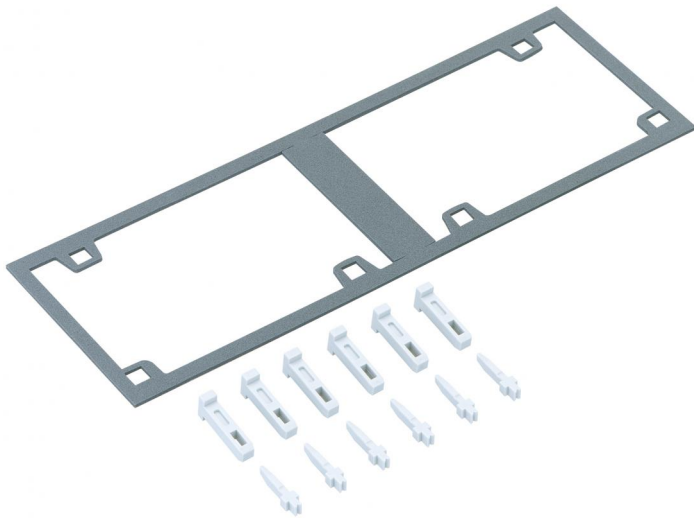

Combi set

AK KS-IP65

AK KS-IP65

Combi set

Productnumber: 79100101

Dimensions: 235 x 150 x 7 mm

Combi set, for horizontal or vertical combination of all AK enclosures (until 04/15) and AKi enclosures from 300 x 150 mm, complete with wedge connectors and intermediate sealing for 150 and 300 mm enclosure sides, each 300 mm = 1 combi set

IP65

Technical Data

electrical characteristics

Type of protection:	IP65
---------------------	------

Dimensions

Width:	235 mm
--------	--------

Length:	150 mm
---------	--------

Height:	7 mm
---------	------

Material characteristics

suitable for exterior use:	no
----------------------------	----

Industry quality:	no
-------------------	----

Flammability class according with UL94:	V2
---	----

Glow-wire flammability according to EN 60695-2-11:	960 °C
--	--------