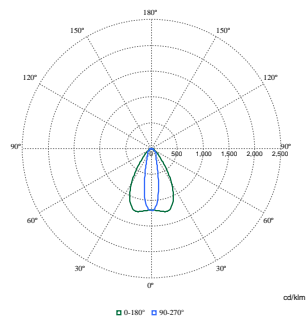

Coreline tempo small gen2

Dimensional drawing

Photometric data

Polar Normal (separate) - BVP1111 - 912300060470