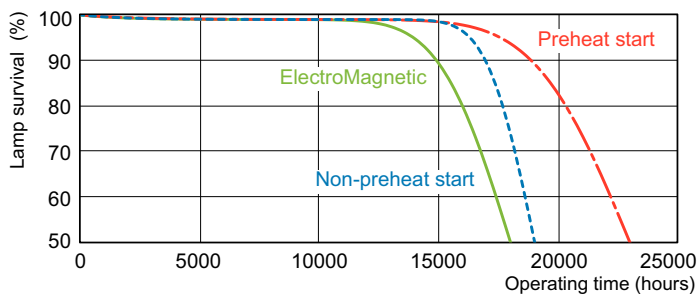

Lifetime

Life Expectancy Diagram - MASTER TL-D 90 De Luxe 18W/965 SLV/10