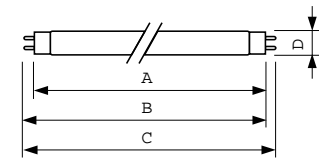

Product data

General Information		Lamp Current (Nom) 0.360 A	
Cap-Base	G13 [Medium Bi-Pin Fluorescent]	Controls and Dimming	
Flux measurement reference	Sphere	Dimmable	Yes
Light Technical		Mechanical and Housing	
Color Code	965 [CCT of 6500K]	Bulb Shape	T8 [26 mm (T8)]
Luminous Flux	1,150 lumen	Approval and Application	
Color Designation	Cool Daylight	Mercury (Hg) Content (Nom)	1.7 mg
Chromaticity Coordinate X (Nom)	0.313	Energy Consumption kWh/1000 h	19 kWh
Chromaticity Coordinate Y (Nom)	0.337	EPREL Registration Number	423,521
Correlated Color Temperature (Nom)	6500 K	Product Data	
Luminous Efficacy (rated) (Nom)	62.5 lm/W	Full product code	871150088846425
Color rendering index (CRI)	93	Order product name	MASTER TL-D 90 De Luxe 18W/965 SLV/10
Operating and Electrical			
Power Consumption	18.4 W		

MASTER TL-D 90 De Luxe

Order code	928043596581
Numerator - Quantity Per Pack	1
Numerator - Packs per outer box	10
Material number (12NC)	928043596581
Net weight	71.000 g

Full product name	MASTER TL-D 90 De Luxe 18W/965 SLV/10
EAN/UPC - Case	8711500888471

Dimensional drawing

Product	D (max)	A (max)	B (max)	B (min)	C (max)
MASTER TL-D 90 De Luxe 18W/965 SLV/10	28 mm	589.8 mm	596.9 mm	594.5 mm	604 mm

Photometric data

Spectral Power Distribution Colour - MASTER TL-D 90 De Luxe 18W/965 SLV/10