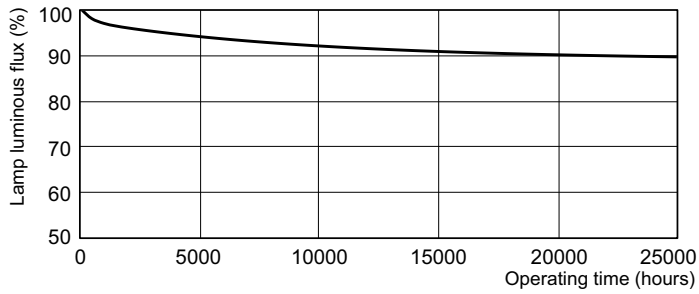

Product data

General Information		Lamp Current (Nom) 0.360 A	
Cap-Base	G13 [Medium Bi-Pin Fluorescent]	Controls and Dimming	
Flux measurement reference	Sphere	Dimmable	Yes
Light Technical		Mechanical and Housing	
Color Code	965 [CCT of 6500K]	Bulb Shape	T8 [26 mm (T8)]
Luminous Flux	1,150 lumen	Approval and Application	
Color Designation	Cool Daylight	Mercury (Hg) Content (Nom)	1.7 mg
Chromaticity Coordinate X (Nom)	0.313	Energy Consumption kWh/1000 h	19 kWh
Chromaticity Coordinate Y (Nom)	0.337	EPREL Registration Number	423,521
Correlated Color Temperature (Nom)	6500 K	Product Data	
Luminous Efficacy (rated) (Nom)	62.5 lm/W	Full product code	871150088846425
Color rendering index (CRI)	93	Order product name	MASTER TL-D 90 De Luxe 18W/965 SLV/10
Operating and Electrical			
Power Consumption	18.4 W		

Dimensional drawing

Product	D (max)	A (max)	B (max)	B (min)	C (max)
MASTER TL-D 90 De Luxe 18W/965 SLV/10	28 mm	589.8 mm	596.9 mm	594.5 mm	604 mm

Photometric data

Spectral Power Distribution Colour - MASTER TL-D 90 De Luxe 18W/965 SLV/10

Lifetime

Life Expectancy Diagram - MASTER TL-D 90 De Luxe 18W/965 SLV/10

Life Expectancy Diagram - MASTER TL-D 90 De Luxe 18W/965 SLV/10

MASTER TL-D 90 De Luxe

Lifetime

Lumen Maintenance Diagram - MASTER TL-D 90 De Luxe 18W/965 SLV/10