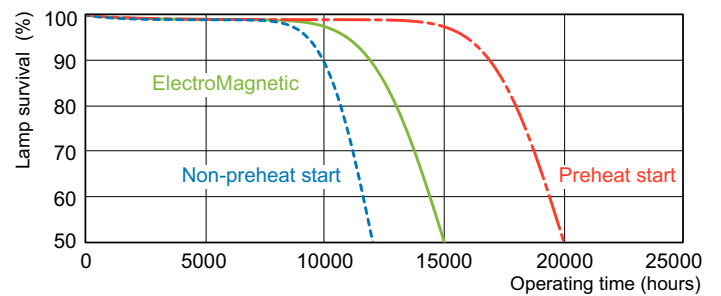

Life Expectancy Diagram - MASTER TL-D 90 De Luxe 18W/965 SLV/10