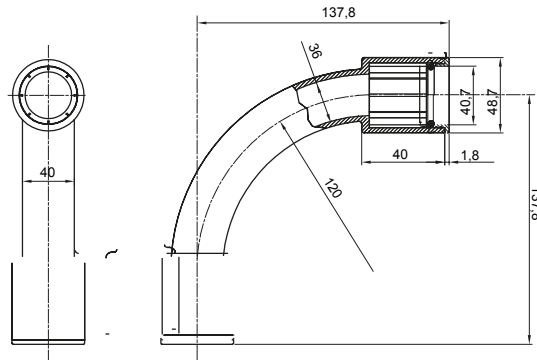

Routing components for rigid protective conduits with IP40 and IP67 protection degree.

Colour	Grey RAL 7035	IP degree	IP67
Conduits Ø (mm)	40	Type of material	Halogen-free in compliance with EN 60754-2
Electrocod	21221		

DIMENSIONAL

TECHNICAL SYMBOLOGY

IP

HF
HALOGEN FREE

IP67

STANDARDS/APPROVALS