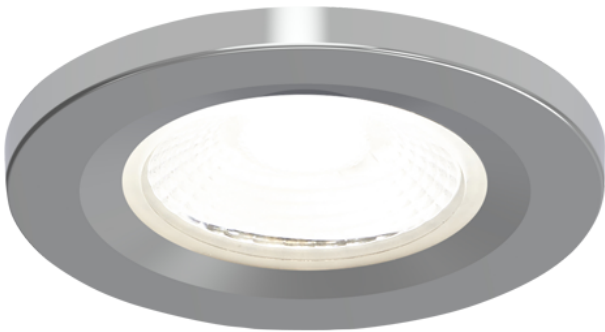

APRILEDP/MINIBZ/CH

Prism Pro Mini CCT Chrome Bezel

Prism Pro Mini CCT Chrome Bezel

Technical Specifications:

Colour / Finish | [Chrome]

Material | [Polycarbonate]

Internal / External | Internal

Diameter | 55

Height | 4

Technical Data - ETIM - Light technical accessories for luminaires (EC002558)

Type of accessory Decor element

Colour Chrome

Datasheet generated from <https://onetimepim.com> last updated Friday, February 16, 2024 8:40:14 PM