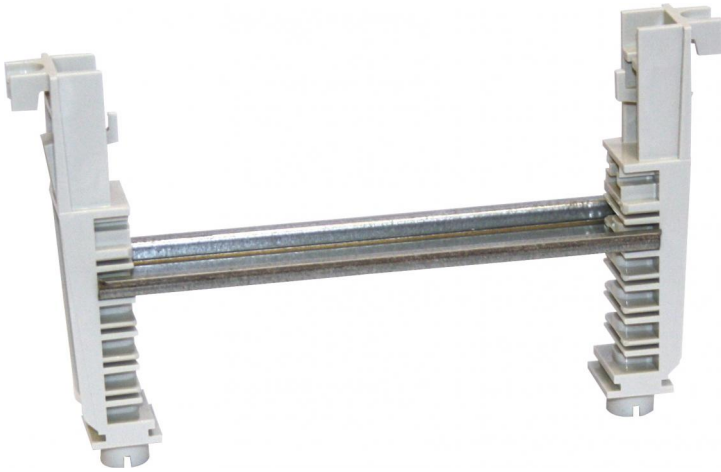

Universal mounting support

GNU 235

GNU 235

Universal mounting support

Productnumber: 07423501

Dimensions: 35 x 160 x 7,5 mm

Universal mounting support (GUM), with 35 mm standard rails (GNU), allows assembly at 5 different heights, for standard rails and mounting plates

with standard rail

Technical Data

Dimensions

Width:	35 mm
Length:	160 mm
Height:	7.5 mm

Material characteristics

Industry quality:	no
-------------------	----

mechanical properties

Type of accessory:	other
--------------------	-------