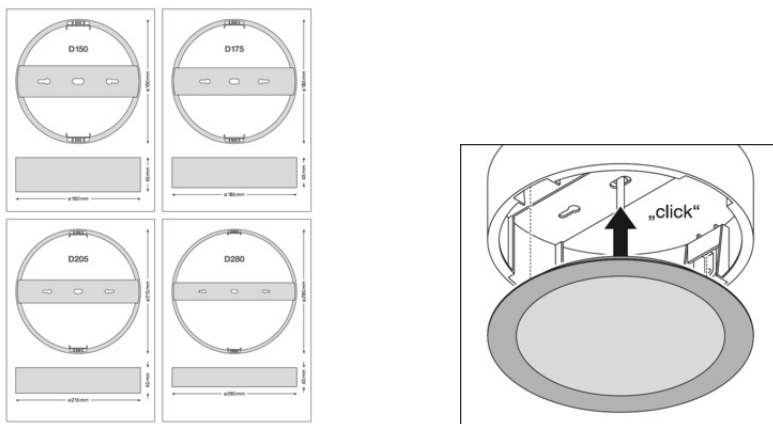

Documents and certificates	Document name
User instruction / safety instructions	DOWNLIGHT SLIM ALU FRAME
Legal information	Safety Insert G11207793

LOGISTICAL DATA

Product code	Packaging unit (Pieces/Unit)	Dimensions (length x width x height)	Gross weight	Volume
4099854476006	Folding box 1	53 mm x 193 mm x 195 mm	255.00 g	1.99 dm³
4099854476013	Shipping box 6	334 mm x 206 mm x 219 mm	1777.00 g	15.07 dm³

The mentioned product code describes the smallest quantity unit which can be ordered. One shipping unit can contain one or more single products. When placing an order, for the quantity please enter single or multiples of a shipping unit.

ADDITIONAL CATALOG INFORMATION

DISCLAIMER

Subject to change without notice. Errors and omission excepted. Always make sure to use the most recent release.