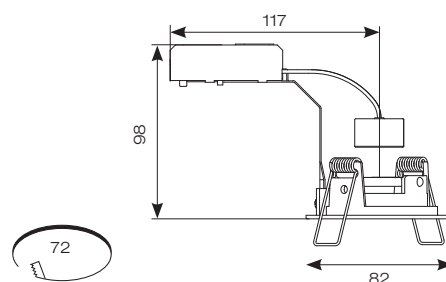

Twistlock GU10 35W IP44 Die-Cast Downlight

- IP44 downlight suitable for bathrooms (product supplied less lamp)
- Manufactured from high grade die-cast aluminium
- Permanent earth on stirrup bracket for GU10 mains earthing
- Generous size of terminal housing and 2x1.5mm² + CPC loop-in, loop-out push fit terminals provide an easy and efficient installation
- Option to add Bluetooth and WiFi enabled smart WiZ GU10 lamp
 - AOCTOW/GU10LED/TW
 - AOCTOW/GU10LED/RGBTW

White

Chrome

Satin Chrome

OCTO
Compatible

Connected by
WiZ

ATL/BA fitted into Twistlock
Low glare baffle adaptor

CODE	DESCRIPTION	MAX WATTAGE	CLASS	IP	TRADE
ATLVD/IP44/W	GU10 - White				£10.00
ATLVD/IP44/CH	GU10 - Chrome	35W	1	IP44	£12.05
ATLVD/IP44/SC	GU10 - Satin Chrome				£12.05