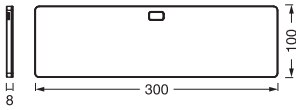

Photometrical data

Luminous flux	220 lm
Total luminous flux of contained light sources	250 lm
Luminous efficacy	44 lm/W
Color temperature	3000 K / 4000 K / 6500 K
Light color (designation)	Warm White / Cool White / Daylight
Color rendering index Ra	> 80
Standard deviation of color matching	< 6 sdc _m
Flickering metric (Pst LM)	<1
Stroboscope effect metric (SVM)	<0.4
Photobiological safety group acc. to EN62778	RG1
Beam angle	110 °

Dimensions & Weight

Length	300.00 mm
Width	100.00 mm
Height	8.00 mm
Product weight	330.00 g
Cable length	1500 mm

UNDERCABINET PANEL FL
30X10CCT D BK line drawing

Materials & Colors

Product color	White
Housing color	White
Body material	Polycarbonate (PC)
Cover material	Polycarbonate (PC)
Glow Wire Test according to IEC 60695-2-12	650 °C
Mercury content	0.0 mg