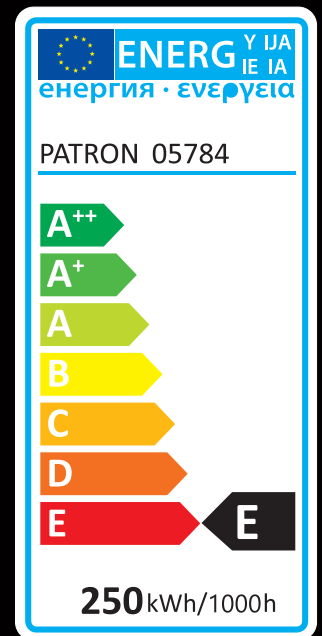

## REFLECTOR BULB IR RED

05784

Manufactured in PRC

5000h

0%-100%

53

≤ 500°C

FOR INDUSTRIAL  
USE ONLY