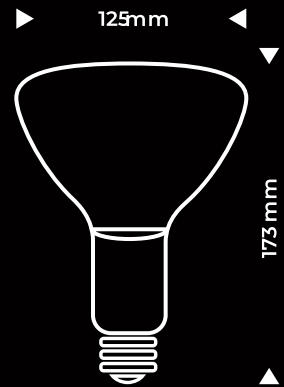

## REFLECTOR BULB IR RED

05784

Manufactured in PRC

5000h

0%-100%

53

≤ 500°C

FOR INDUSTRIAL  
USE ONLY