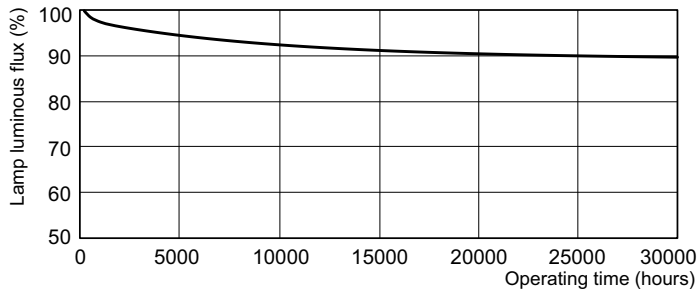

MASTER TL5 High Output

Lifetime

Lumen Maintenance Diagram - MASTER TL5 HO 49W/840 SLV/40