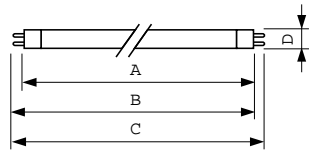

Product data

General Information		Operating and Electrical	
Cap-Base	G5 [G5]	Power Consumption	49.3 W
Features	na [Not Applicable]	Lamp Current (Nom)	0.255 A
Flux measurement reference	Sphere		
Light Technical		Controls and Dimming	
Color Code	840 [CCT of 4000K]	Dimmable	Yes
Luminous Flux	4,375 lumen		
Color Designation	Cool White (CW)	Mechanical and Housing	
Chromaticity Coordinate X (Nom)	0.38	Bulb Shape	T5 [16 mm (T5)]
Chromaticity Coordinate Y (Nom)	0.38		
Correlated Color Temperature (Nom)	4000 K	Approval and Application	
Luminous Efficacy (rated) (Nom)	89 lm/W	Mercury (Hg) Content (Nom)	1.2 mg
Color rendering index (CRI)	80	Energy Consumption kWh/1000 h	50 kWh
		EPREL Registration Number	423,548

Material number (12NC)	927927584055
Full product name	MASTER TL5 HO 49W/840 SLV/40
EAN/UPC - Case	8711500867728

Dimensional drawing

Product	D (max)	A (max)	B (max)	B (min)	C (max)
MASTER TL5 HO 49W/840 SLV/40	17 mm	1,449.0 mm	1,456.1 mm	1,453.7 mm	1,463.2 mm