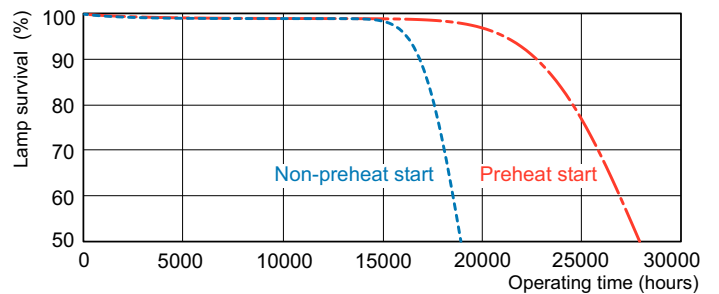

Product data

General Information		Operating and Electrical	
Cap-Base	G5 [G5]	Power Consumption	49.3 W
Features	na [Not Applicable]	Lamp Current (Nom)	0.255 A
Flux measurement reference	Sphere		
Light Technical		Controls and Dimming	
Color Code	840 [CCT of 4000K]	Dimmable	Yes
Luminous Flux	4,375 lumen		
Color Designation	Cool White (CW)	Mechanical and Housing	
Chromaticity Coordinate X (Nom)	0.38	Bulb Shape	T5 [16 mm (T5)]
Chromaticity Coordinate Y (Nom)	0.38		
Correlated Color Temperature (Nom)	4000 K	Approval and Application	
Luminous Efficacy (rated) (Nom)	89 lm/W	Mercury (Hg) Content (Nom)	1.2 mg
Color rendering index (CRI)	80	Energy Consumption kWh/1000 h	50 kWh
		EPREL Registration Number	423,548

Material number (12NC)	927927584055
Full product name	MASTER TL5 HO 49W/840 SLV/40
EAN/UPC - Case	8711500867728

Dimensional drawing

Product	D (max)	A (max)	B (max)	B (min)	C (max)
MASTER TL5 HO 49W/840 SLV/40	17 mm	1,449.0 mm	1,456.1 mm	1,453.7 mm	1,463.2 mm

Photometric data

Spectral Power Distribution Colour - MASTER TL5 HO 49W/840 SLV/40

Lifetime

Life Expectancy Diagram - MASTER TL5 HO 49W/840 SLV/40

Life Expectancy Diagram - MASTER TL5 HO 49W/840 SLV/40

MASTER TL5 High Output