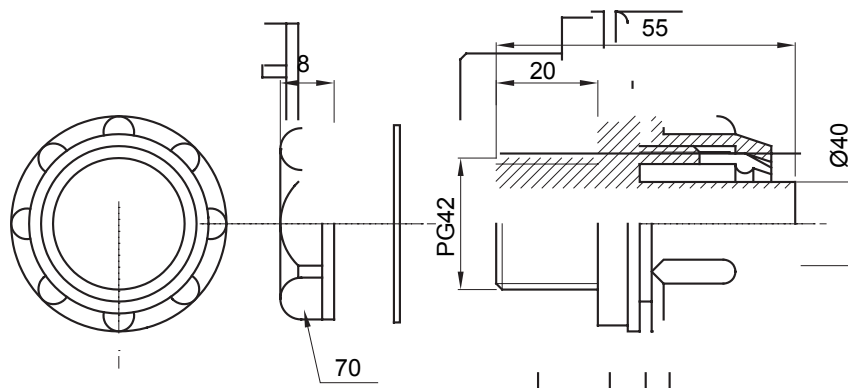

Straight and revolving coupling device for sheath with IP54 protection degree.

Colour	Grey RAL 7035	IP degree	IP54
PG pitch	42	Sheath Ø (mm)	40
Type	Fixed	Electrocod	210

DIMENSIONAL

TECHNICAL SYMBOLOGY

IP