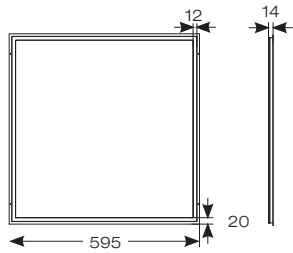

Spektrum CCT Panel Frame

- Minimalist LED panel frame for commercial and architectural applications
- Hollow illuminated frame allows installation of standard ceiling panel to sit inside frame and level with grid
- Integral switch allows the installer a choice of 3000K, 4000K and 6500K colour temperature options
- More decorative option for general illumination
- Retains all fire integrity of the ceiling

Powered by CASAMBI

INPUT	HERTZ	TEMP	LIFETIME (HRS)	CRI	SDCM	BEAM ANGLE	CLASS	IP
220/240V	50/60Hz	-20°C to 45°C	L70 50,000	Ra 80	6	125°	2	IP20

CODE	DESCRIPTION	WATTAGE	CCT	LUMENS	LM/W	UGR	TRADE
ASPELED/60/CCT	600 x 600 - CCT Selectable	27W	3000K/4000K/6500K	3020lm (4000K)	112lm (4000K)	20	£82.00