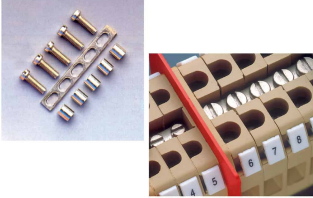

## Screw

and sleeves for cross-connection PMP42, CBD.4, CVF.4, SCB.4

<b>Series</b>	PMP-CPM
<b>Code</b>	CPM12
<b>Type</b>	CPM/12
<b>HS code</b>	85389099
<b>TECHNICAL DATA</b>	
<b>Typology</b>	Cross connection
<b>Sub-typology</b>	CPM screws and sleeves for PMP commoning bar
<b>Colour</b>	-
<b>Package qty.</b>	25
<b>Material</b>	Copper and brass
<b>Correlations</b>	

## DESCRIZIONE DEL PRODOTTO

CPM/12 Screw and sleeves for cross-connection PMP42, CBD.4, CVF.4, SCB.4