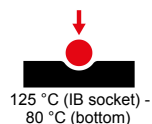

TECHNICAL SYMBOLOGY

IP
IP67

IK
IK08