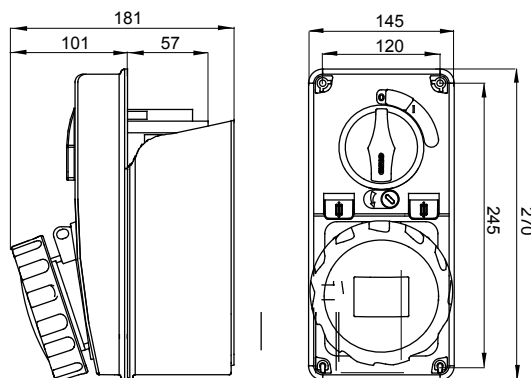

## GW67250N

IB Range

Industrial-type socket-outlets conforming to IEC 309 Standard, with mechanical interlock consisting of a circuit breaker enabling the plug to be connected and disconnected only in the open position, and the switch to close only with the plug inserted. Wide range including models with rotary switch and fuseholder base, AUTOMATIKA with 6kA C characteristic miniature circuit breaker, and version with safety transformer. High application versatility thanks to the possibility of assembly in back-mounting and flush-mounting boxes, and boards of the 68 Q-DIN and Q-MC ranges.

Type of fuse	Ø 22x58 mm	Type	Vertical
Fuse breaking capacity	> 50 kA	Thermo-pressure with ball	125 °C (IB socket) - 80 °C (bottom)
Rated insulation voltage (Ui)	500 V	IP degree	IP67
No. of poles	3P+N+E	Mechanical resistance	IK08
Frequency	50/60 Hz	Operating temperature	-25 +40 °C
Protection	Fuse-holder base (CBF)	With back-mounting box	Yes
Electrocod	2222	Glow wire test	850 °C (IB socket) - 650 °C (bottom)
Colour	Blue	Breaking capacity (Icc)	10 kA
Weight	Max. 2.5 Kg	IB socket outlet rated current (In)	48 A
Rated impulse withstand voltage	4 kV	Rated current (A)	63
Reference h	9	Rated voltage	200 - 250 V

### DIMENSIONAL

### TECHNICAL SYMBOLOGY

**IP**  
IP67

**IK**  
IK08

**GWT**

850 °C (IB socket) - 650 °C (bottom)