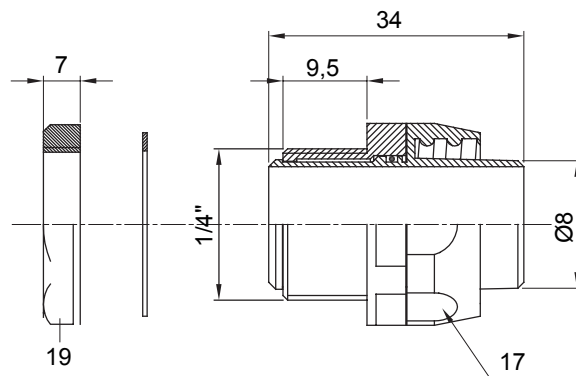

Product Data Sheet

DX54208

DF Range

Straight and revolving coupling device for sheath with IP54 protection degree.

Colour	Grey RAL 7035	IP degree	IP54
GAS pitch	1/4"	Sheath Ø (mm)	8
Type	Revolving	Electrocod	210

DIMENSIONAL

TECHNICAL SYMBOLOGY

IP

IP54

STANDARDS/APPROVALS