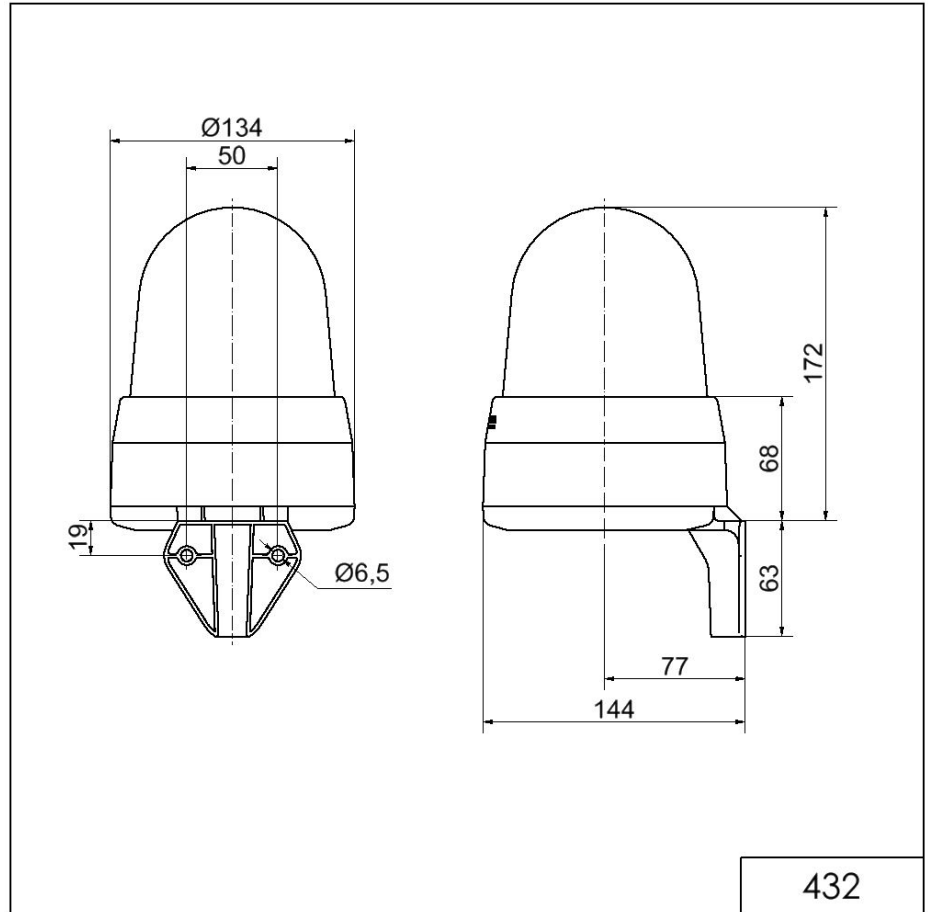

Midi / LED/Multi-Tone Sounder 432

LED Siren WM 32 tne 24VAC/DC CL

DRAWING

For additional installation and mounting information, refer to the appropriate user guide at www.werma.com. This printed copy is for information only and is subject to alteration.