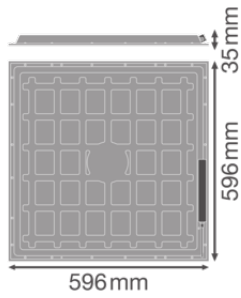

Product features

- Wall and ceiling luminaire
- Recess panel can be used as a surface panel when frame set is bought separately

TECHNICAL DATA

Electrical data

Nominal wattage	36.00 W
Nominal voltage	220...240 V
Mains frequency	50...60 Hz
Nominal current	178.000 mA
Inrush current time T_{h50}	10.4 μ s
Max. number of luminaires per miniature circuit breaker B16	7
Max. number of luminaires per miniature circuit breaker C16	15
Power factor λ	> 0.90
Total harmonic distortion	< 20 %
Protection class	I

Photometrical data

Luminous flux	3200 lm
Total luminous flux of contained light sources	3850 lm
Luminous efficacy	88 lm/W
Color temperature	6500 K
Light color (designation)	Cool Daylight
Color rendering index Ra	> 80
Standard deviation of color matching	6 sdc _m
Flickering metric (Pst LM)	-
Stroboscope effect metric (SVM)	-
Photobiological safety group acc. to EN62778	RG0
Photobiological safety group acc. to EN62471	RG0
Beam angle	110 °
UGR	< 25

Dimensions & Weight

Length	596.00 mm
Width	596.00 mm
Height	35.00 mm
Product weight	1410.00 g

PANEL ESSENTIAL 60X60CM 36W
WT

Materials & Colors

Product color	White
Housing color	White
Body material	Aluminum Plastic
Glow Wire Test according to IEC 60695-2-12	650 °C
Mercury content	0.0 mg

Application & Mounting

Ambient temperature range	-20...+40 °C
Type of connection	Cable, 3-pole
Type of protection	IP20
Protection class IK (shock resistance)	IK03
Dimmable	No
Mounting type	Surface
Application environment	Indoor
Mounting length	590,00 mm
Mounting width	590,00 mm
With light source	Yes