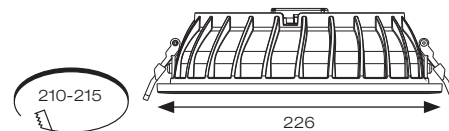

Galaxy CCT MultiLED Downlight

- Multi-wattage compact IP65 LED performance downlight suitable for education, commercial and healthcare applications
- Cut-out dimensions suitable to replace most PLC downlights
- Fitting and driver pre-wired with ST18 connectors
- Faceted reflector and optical fresnel lens provides outstanding performance, uniformity and glare control
- Removable twist on, twist off bezel provides option of utilising alternative bezel and drop glass accessories
- Dimmable and Emergency options
- Powered by Philips

Powered by CASAMBI

INPUT	HERTZ	TEMP	LIFETIME (HRS)	CRI	SDCM	BEAM ANGLE	CLASS	IP
220/240V	50/60Hz	-20°C to 35°C	L70 B50 54,000	Ra 80	5	100°	2	IP65

CODE	DESCRIPTION	WATTAGE	CCT	LUMENS	LM/W	UGR	TRADE
AGALED	CCT Selectable - Multi-Wattage	11/16W	3000K/4000K	1440/2000lm (4000K)	131/125lm (4000K)	24	£127.00