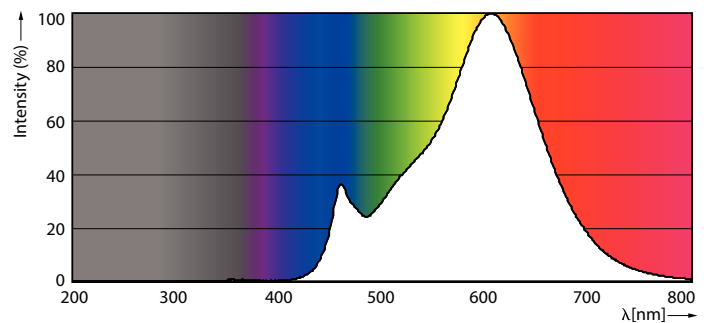

LEDcapsule 3,5W G9 827

Page 11

LEDcapsule 3,5W G9 827