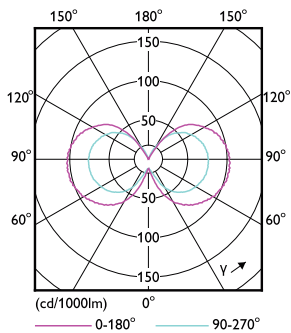

Photometric data

LEDcapsule G9