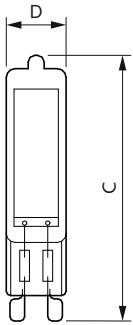

CorePro LEDcapsule MV

Energy Consumption kWh/1000 h	4 kWh
Product Data	
Full product code	871869973506700
Order product name	CorePro LEDcapsule 3.5-40W ND G9 827 G
EAN/UPC - Product	8718699735067
Order code	929002326502

Numerator - Quantity Per Pack	1
Numerator - Packs per outer box	12
Material Nr. (12NC)	929002326502
Net Weight (Piece)	0.010 kg

Dimensional drawing

R7S & G9 DOB ND EU/GMGC/LATAM GLASS

Product	D	C
CorePro LEDcapsule 3.5-40W ND G9 827 G	14.5 mm	60 mm