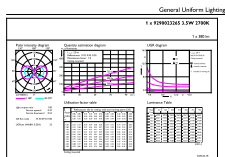

Page 11

LEDcapsule 3,5W G9 827