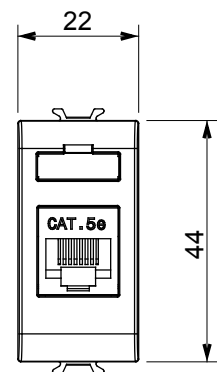

Product Data Sheet

GW12422

CHORUSMART - Domestic range

Wide range of control devices, sockets for power supply (conforming to national and international standards) signal pick-up, climate control, comfort management, technical alarm signalling and emergency lighting management. The ChoruSmart modular devices are available in five colours, glossy white, satin white, natural beige, satin black and lacquered titanium and in various sizes from 1/2, 1, 2 and 3 modules. Thanks to the mounting supports for rectangular, square and round boxes, endless combinations can be created with the ChoruSmart range of plates.

Category	Data socket	Description	RJ45
Colour	Satin black	Use category	5e
Cables	FTP	Connection	Toolless
Number pairs	4	Standard	EN 60603-7-3
No. modules	1	Electrocod	3722
Material	Technopolymer		

DIMENSIONAL