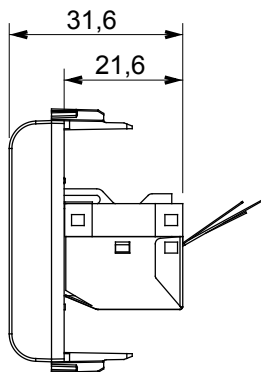

Product Data Sheet

GW12422

CHORUSMART - Domestic range

Wide range of control devices, sockets for power supply (conforming to national and international standards) signal pick-up, climate control, comfort management, technical alarm signalling and emergency lighting management. The ChoruSmart modular devices are available in five colours, glossy white, satin white, natural beige, satin black and lacquered titanium and in various sizes from 1/2, 1, 2 and 3 modules. Thanks to the mounting supports for rectangular, square and round boxes, endless combinations can be created with the ChoruSmart range of plates.

Category	Data socket	Description	RJ45
Colour	Satin black	Use category	5e
Cables	FTP	Connection	Toolless
Number pairs	4	Standard	EN 60603-7-3
No. modules	1	Electrocod	3722
Material	Technopolymer		

DIMENSIONAL